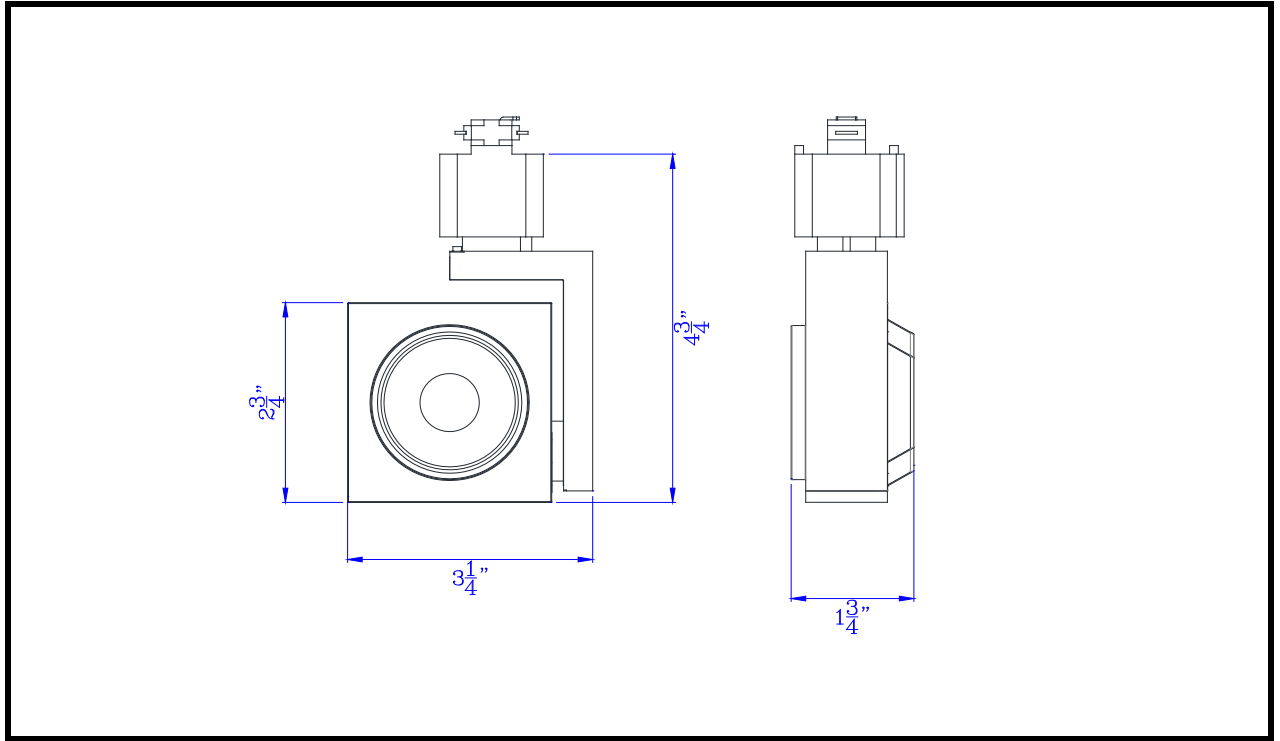

- Model No. :** HT-809
Description: Dimmable Integrated LED Track Fixture
Material: Metal
Finish : White
Rotation : 355 degree
Capability : +90 degree from horizontal
Voltage : 120V
Wattage : 12W
Dimming: Dimmable,DVCL-153P/SCL-153P/AYCL-153P/CTCL-153P/DVCL-253P/
GT-150/GTJ-250M (ALL ARE LUTRON BRAND)
Color Temp: 3000K
Lumen : 840
CRI : 85
Beam: 38 degree
Efficacy: 70
Rated Life : 30,000 hours
Warranty: Three Years
Certificate :