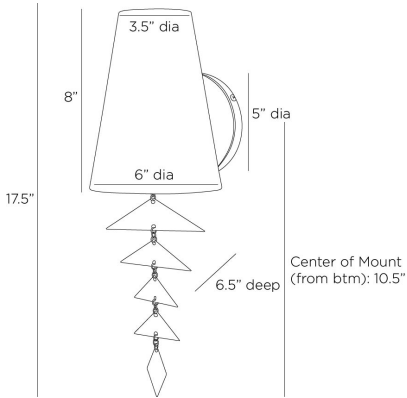

ARTERIOS

ELLIE SCONCE

DWI14
H: 17.5 IN, W: 6 IN, D: 6.5 IN
Gold Leaf
Contract Suitable As Is

The traditional shaded sconce of gold-leafed iron gets a whimsical twist with the addition of free-hanging panes. Recalling a delicate fishbone or windchime blowing in the wind, the reflective movement adds charm and intrigue wherever it is hung. Finish will vary.

APPEARANCE

Material Iron
Finish Will Vary true
Top Coat/Sealant true

DIMENSIONS

Center Of Mount From Btm 10.5 IN
Shade Top: 3.50 IN, Dia: 6.00 IN
Backplate Dia: 5.00 IN

WIRING

Rating Damp
Suggested Bulb Type G12
Cord 1 FT, Clear/Silver, SVT
Socket 1, Type B - E12
Photographed Bulb 1.5" Clear Bulb
Maximum Watt 40
Voltage 110-120 V

COMPLIANCY

RoHS true

SHIPPING

Product Weight 2.2 LBS
Gross Weight 5 LBS
Shipping Box 1 H: 11.02 IN, L: 11.02 IN, W: 10.24 IN

ADDITIONAL INFO

Hanging Orientation Vertical Only

CONTRACT

Contract Suitable true