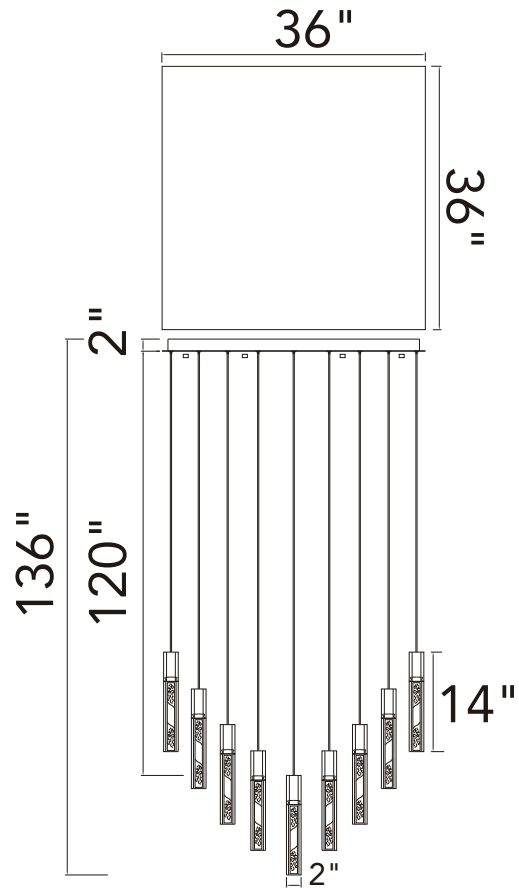

PROJECT: \_\_\_\_\_  
 FIXTURE TYPE: \_\_\_\_\_  
 LOCATION: \_\_\_\_\_  
 CONTACT/PHONE: \_\_\_\_\_

Item	1589P36-41-624
Collection	GRETA
Category	Chandelier
Finish	Brass
Glass	Clear
Crystal	-----
Acrylic	-----

Shade Color	-----
Min Assembled Height	16"
Max Assembled Height	136"
Width	36"
Length	36"
Extension Wall Mounts	-----
Input	120V AC,60HZ,AC

Lumens	9880
Light Source	LED
Bulb Info.	190W
Included	-----
Dimmable	Yes
Colour Temp	3000K
Weight	95.304Lbs