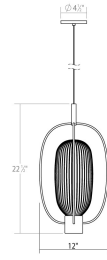

Project:

Friso Aro LED Pendant Spec Sheet

SKU: 3102.25 Learn more at:
<https://sonnemanlight.com/friso-aro-led-pendant>

Description: Set on a cylindrical downlight and within a finely scaled forged rod frame, this elegant pendant provides ambient glow as well as direct illumination. Also available as a [Friso LED Pendant](#).

Type #:

Dimensions

Height:	22.5"
Diameter:	12"
Canopy/Backplate/Base:	4.5"
Hanging Details:	10' Adjustable Cord
Canopy/Backplate/Base Height:	0.5

Electrical Specs

Bulb(s) Included?:	Yes
Bulb 1 Type:	Integral LED
Bulb Quantity:	2
Input Voltage:	120VAC
Wattage:	20
Initial Lumens:	2100
Delivered Lumens:	1380
Color Temperature:	3000K
CRI:	90
Power Supply Type:	Driver
Power Supply Quantity:	1
Power Supply Location:	Outlet Box
Dimming Type:	TRIAC/ELV
Bulb Max Wattage:	20

Installation

Installation:	Licensed electrician required
Sloped Ceiling Compatible?:	Compatible
Minimum Hanging Height:	24"
Maximum Hanging Height:	144"

Shipping

Carton 1 L x W x H:	42" X 14" X 13"
---------------------	-----------------