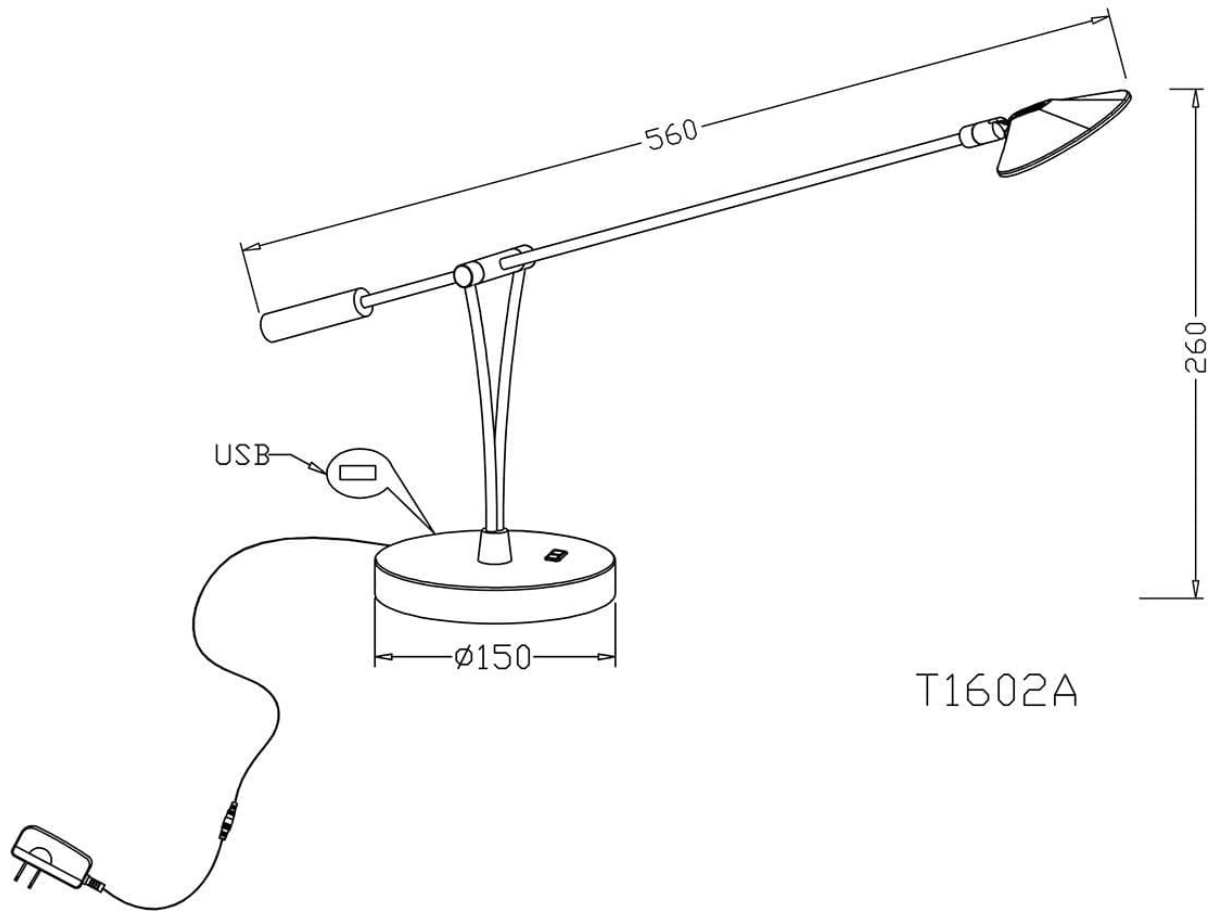

LAHOYA Black & Satin Nickel Desk Lamp

Model No. PTL5015-BLK/SN

T1602A