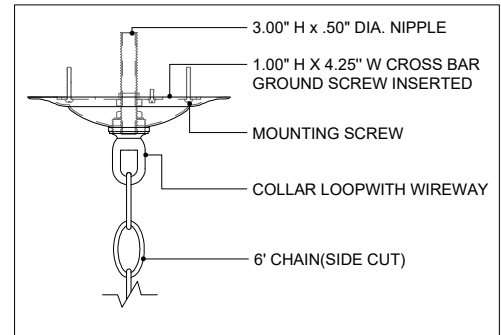

59.275" DIA. BODY
 6.00" DIA. CANOPY
 1.00" H X 4.25" W CROSS BAR

TOP VIEW

CANOPY DETAIL

FRONT VIEW

CURREY & COMPANY