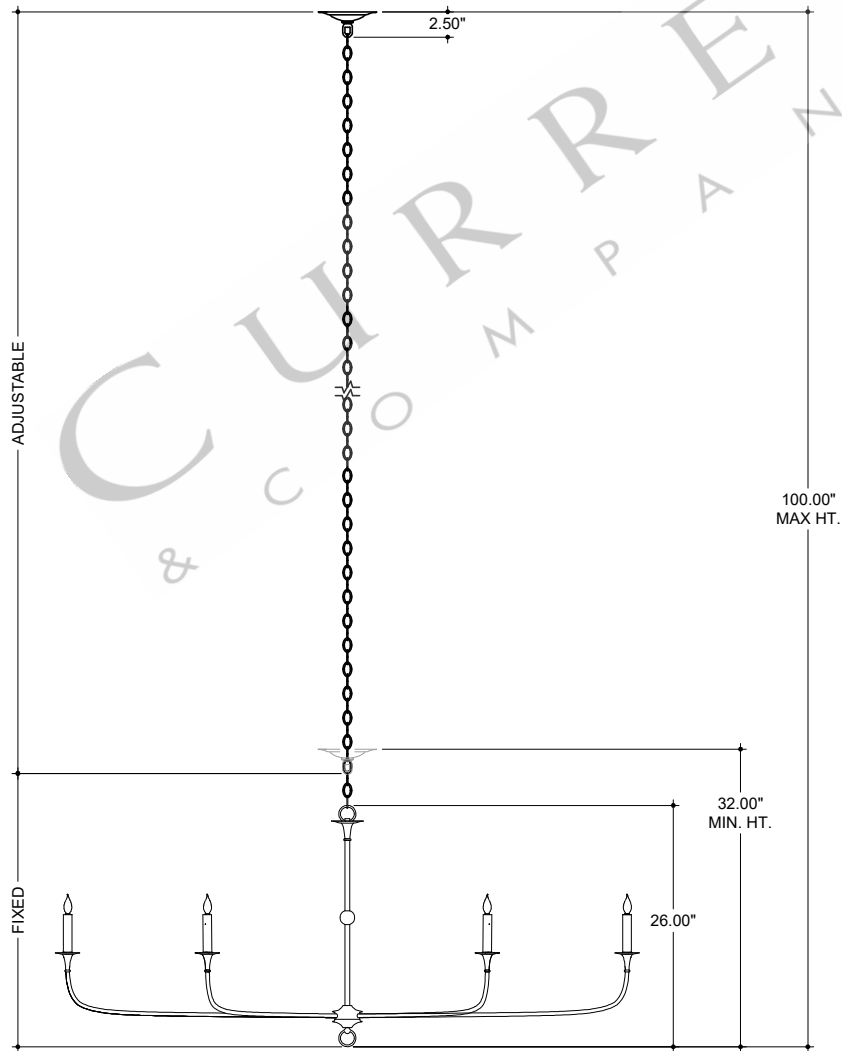

59.275" DIA. BODY
 6.00" DIA. CANOPY
 1.00" H X 4.25" W CROSS BAR

TOP VIEW

CANOPY DETAIL

FRONT VIEW

CURREY & COMPANY