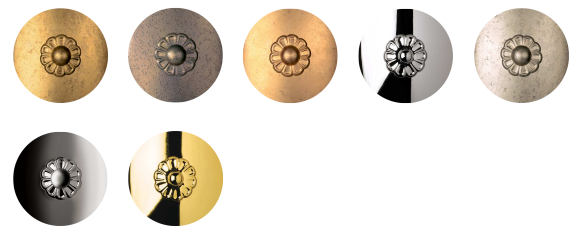

CENTURY - SCHONBEK

1829

The ultimate heirloom chandelier, regal and refined, timeless and classic. A masterpiece of cascading crystals with an intricately cut crystal column, Century is fit for a ballroom, a stately dining room or a grand residence.

OPTIONS

Heritage Crystal (H)

-22, -23, -26, -40, -48, -49, -211

MORE CENTURY

1701	1702	1703
1704	1705	1707
1709	1712	1716
1718		

- SWAROVSKI-LIGHTING.COM/SCHONBEK
- [VIEW](#)
- [CONNECT](#)
- [WHERE TO BUY](#)

SPECIFICATIONS

Width/Length:	12.5in / 32cm
↕ Height:	14in / 36cm
↓ Chain Length:	40in / 102cm
Ⓜ Hang Weight:	4lbs / 1.8kg
Tier Count:	1
Light Source:	Incandescent Bulb
Bulb Count:	1
Bulb Info:	(1) E26, 100 MAX, A19**