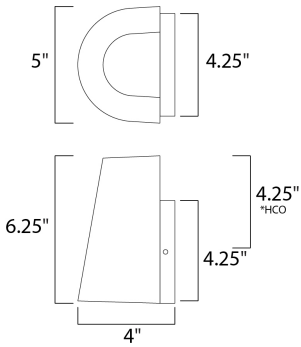

PRODUCT DESCRIPTION

Small scale outdoor lighting perfect for indoor and outdoor applications. The indirect exterior lighting not only provides illumination where you want but also highlights the building structure for a beautiful architectural effect. Available in four finishes: Black, Silver, Architectural Bronze, and White.

MEASUREMENTS

DIMENSION : 5" W x 6.25" H x 4" Ext
BACK PLATE : 4.33" W x 4.33" H x 4.25" HCO
HANGING WEIGHT : 1.83 lb

LAMPING

INPUT VOLTAGE : 120V
LUMENS : 450 Rated (220 Del.)
BULB : 1 x 6W LED AC Integrated , 6W Total
BULB INCLUDED : (Integrated)
DIMMABLE : Yes
CRI : 90+ CRI
COLOR_TEMP : 3000K
LIGHTING_DIRECTION : Up/Down

FINISHES OPTION

- Architectural Bronze
- Black
- Silver
- White

MATERIAL

Die Cast Aluminum

RATINGS

cETLus
Wet Location
For OutdoorADA
DARKSKY

ADDITIONAL

INSTALL UP/DOWN: Up/Down
RATED LIFE 35000 Hours
OPERATING TEMPERATURE:
-20°C (-4°F), 40°C (104°F)

PHOTOMETRIC: Report Found Online

Always consult a qualified electrician before installing any lighting product.