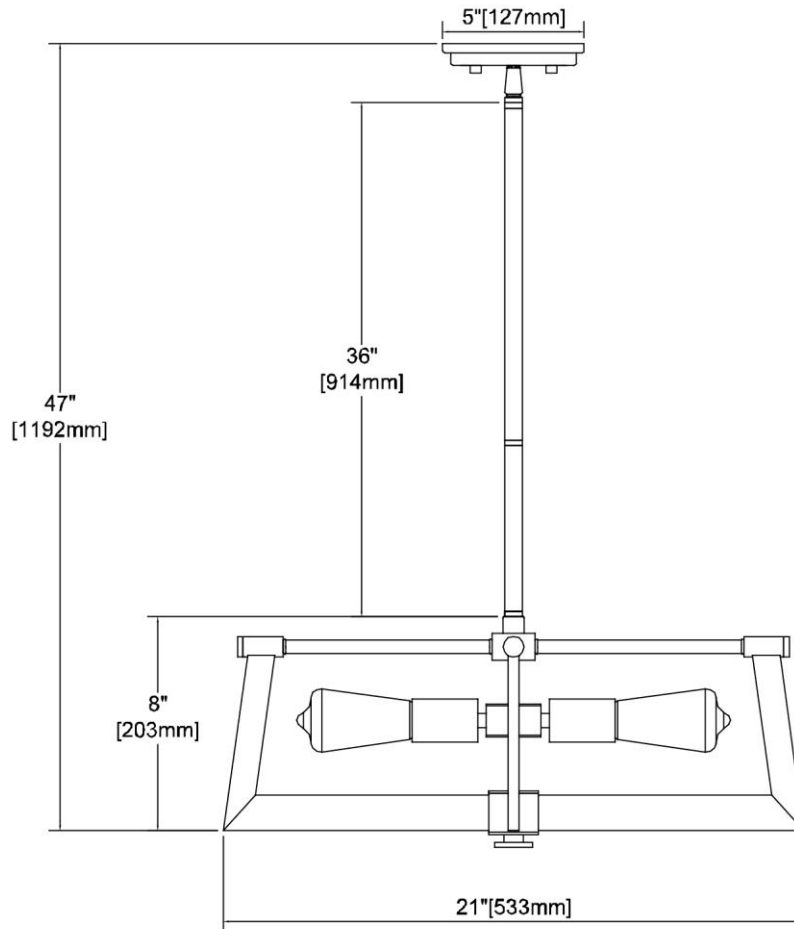


	<b>ITEM #:</b>	55051/4
	<b>UPC</b>	748119135250
	<b>Description</b>	Axis 4-Light Pendant in Light Wood
	<b>Finish</b>	Light Wood, Satin Nickel
	<b>Materials</b>	Steel
	<b>Brand</b>	ELK Lighting
	<b>Collection</b>	Axis
	<b>Category</b>	Indoor Lighting
	<b>Type</b>	Pendant

ITEM DIMENSIONS				RATINGS & SPECIFICATIONS				
<b>Width</b>	21 inches			<b>Safety Rating</b>	UL		<b>Certification</b>	Dry locations
<b>Depth</b>	21 inches			<b>ADA Compliant</b>	N/A		<b>Voltage</b>	120
<b>Height</b>	8 inches			<b>BULBS / SOCKETS</b>				
<b>Weight</b>	7 pounds			<b>Quantity</b>	4		<b>Wattage</b>	60 watts
<b>ADDITIONAL DIMENSIONS</b>				<b>Included</b>	No		<b>Type</b>	Torpedo (E12 Candelabra Base)
<b>Backplate / Canopy</b>	5 diameter			<b>Other</b>	N/A			
<b>HCWO</b>	N/A			<b>CHAIN / CORD INFORMATION</b>				
<b>Min. Extension</b>	N/A			<b>Chain</b>	N/A		<b>Cord</b>	84 inches - Black
<b>Max. Extension</b>	N/A			<b>SHADE / GLASS DETAILS</b>				
<b>OVERALL HEIGHT</b>				<b>Shade/Glass Description</b>	N/A			
<b>Min.</b>	9 inches		<b>Max.</b>	65 inches				
<b>EXTENSION ROD(S)</b>				<b>Width</b>	N/A		<b>Height</b>	N/A
Rods: 1-6, 1-12, 2-18				<b>Width at Top</b>	N/A		<b>Width at Bottom</b>	N/A