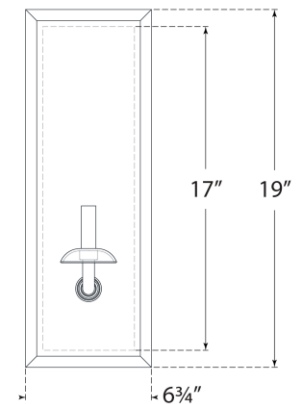

TEAR SHEET

Brigitte Medium Reflector Sconce

Item # PCD 2025HAB/CG

Designer: Paloma Contreras

Height: 19"

Width: 6.75"

Extension: 4.75"

Backplate: 5" x 17" Rectangle

Finishes: HAB/CG, PN/CG

Socket: E12 Candelabra

Wattage: 5.5 LED C11

Weight: 8 Pounds

Top View

Side View

Front View