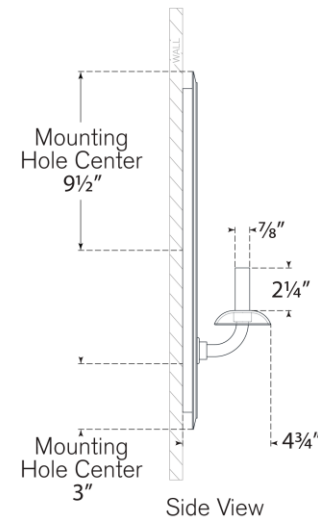

TEAR SHEET

Brigitte Medium Reflector Sconce

Item # PCD 2025HAB/CG

Designer: Paloma Contreras

Height: 19"

Width: 6.75"

Extension: 4.75"

Backplate: 5" x 17" Rectangle

Finishes: HAB/CG, PN/CG

Socket: E12 Candelabra

Wattage: 5.5 LED C11

Weight: 8 Pounds

Top View

Side View

Front View