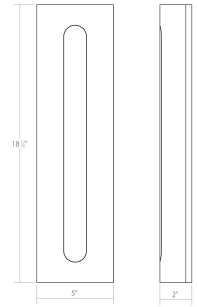

Project:

Porta LED Sconce Spec Sheet

SKU: 7440.74-WL Learn more at:
<https://sonnemanlight.com/porta-led-sconce>

Description: Illumination radiates from an embedded oval diffuser within a half-round pilaster column. Porta is a softly geometric approach to modern form from a classical architectural reference.

Type #:

Dimensions

Height:	18.25"
Width:	5"
Extends:	2"
Minimum Extension:	2"
Maximum Extension:	2"
Size:	18"
Canopy/Backplate/Base Width:	4.25
Canopy/Backplate/Base Height:	17.5

Electrical Specs

Bulb(s) Included?:	Yes
Bulb 1 Type:	Integral LED
Bulb Quantity:	1
Input Voltage:	120VAC
Wattage:	10
Initial Lumens:	600
Delivered Lumens:	260
Color Temperature:	3000K
CRI:	90
Power Supply Type:	Driver
Power Supply Quantity:	1
Power Supply Location:	Outlet Box
Dimming Type:	TRIAC/ELV
Bulb Max Wattage:	10

Installation

Installation:	Licensed electrician required
Installation Orientation:	Any Orientation

Shipping

Carton 1 L x W x H:	22" X 10" X 8"
Carton 1 Gross Weight:	7 LBS
Fixture Weight:	5

Shade

Shade 1 Material:	Optical Acrylic
-------------------	-----------------