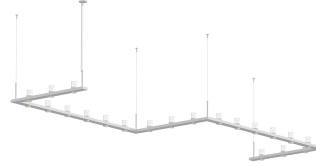

Project:

Intervals Linear Beam Pendant Spec Sheet

SKU: 20QWZ46B Learn more at:
<https://sonnemanlight.com/intervals-linear-beam-pendant>

Description: Intervals is a uniquely integrated linear architectural lighting system of rhythmically aligned bidirectional illumination, with a range of available decorative and functional trims. Architecturally scaled, the suspended horizontal beams span long lengths within a space, supported from ceiling-mounted cables or stems, forming a dramatically powerful approach to illuminating architecturally expansive locations. SONNEMAN's new **INTERVALS Recessed Downlights** extend and support these Intervals Linear Beam Pendants. Together, they achieve a comprehensive and unified approach to dynamically lighting interior spaces.

Type #:

Dimensions

Height:	11.5"
Width:	204"
Length:	56"
Canopy/Backplate/Base:	4.5"
Hanging Details:	10' Adjustable Cable
Size:	4' x 16'

Installation

Installation:	Licensed electrician required
Sloped Ceiling Compatible?:	Compatible
Minimum Hanging Height:	14.25"
Maximum Hanging Height:	134.25"

General Listings

Features:	Damp Rated
Certification:	C-ETL-US
Color/Finish:	Satin White w/Clear w/Cone Uplight Trim
Dark Sky Friendly:	N

Electrical Specs

Bulb(s) Included?:	Yes
Bulb 1 Type:	Integral LED
Bulb Quantity:	21
Input Voltage:	120-277VAC
Wattage:	96
Initial Lumens:	30330
Color Temperature:	3000K
CRI:	90
Power Supply Type:	Driver
Power Supply Quantity:	10
Power Supply Location:	Fixture
Dimming Type:	TRIAC & ELV @120V / 0-10V

Shade

Shade 1 Material:	Glass w/Etched Acrylic Cone
Shade 2 Material:	Aluminum

Available Finishes

Available Finishes: Satin Black w/Clear w/Cone Uplight Trim, Satin Black w/Etched Cylinder Uplight Trim, Satin White w/Clear w/Cone Uplight Trim, Satin White w/Etched Cylinder Uplight Trim