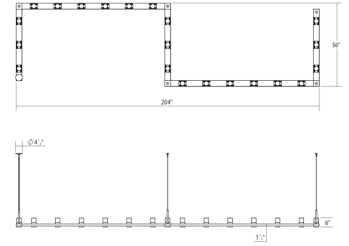

Project:

Intervals Linear Beam Pendant Spec Sheet

SKU: 20QWZ46B Learn more at:
<https://sonnemanlight.com/intervals-linear-beam-pendant>

Description: Intervals is a uniquely integrated linear architectural lighting system of rhythmically aligned bidirectional illumination, with a range of available decorative and functional trims. Architecturally scaled, the suspended horizontal beams span long lengths within a space, supported from ceiling-mounted cables or stems, forming a dramatically powerful approach to illuminating architecturally expansive locations. SONNEMAN's new **INTERVALS Recessed Downlights** extend and support these Intervals Linear Beam Pendants. Together, they achieve a comprehensive and unified approach to dynamically lighting interior spaces.

Type #:

Dimensions

Height:	11.5"
Width:	204"
Length:	56"
Canopy/Backplate/Base:	4.5"
Hanging Details:	10' Adjustable Cable
Size:	4' x 16'

Installation

Installation:	Licensed electrician required
Sloped Ceiling Compatible?:	Compatible
Minimum Hanging Height:	14.25"
Maximum Hanging Height:	134.25"