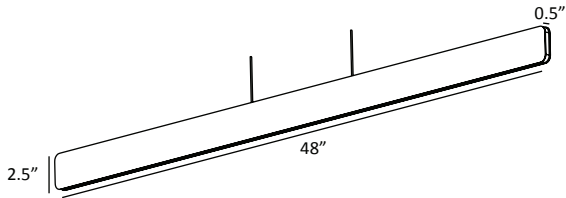

Sub Pendant (Single)

Sub Pendant C3