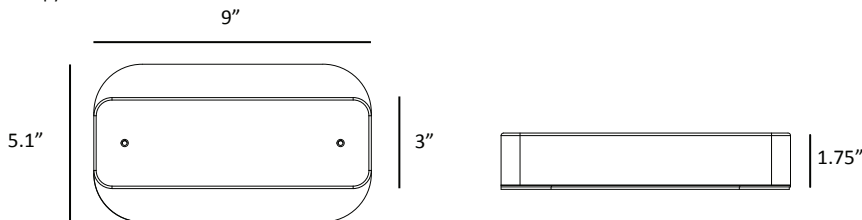

Lumens: 2000 per pendant
Energy Consumption: 48 W per pendant
Rated Lifespan: 50,000 hours
Color Temperature: Soft Warm (3,000 K)
Color Rendering Index (CRI) : 90+
Brightness Adjustability: Compatible with ELV wall dimmers*
Material: Aluminum, plastic
Safety Rating: C-UL-US Certified
Warranty: 5 years
Voltage: 120 V
Standard Finishes: Matte black, silver, gold
Cord/Canopy: 10 ft cords (suspending wires); matte black and gold finishes have black cords and canopies, silver finish has silver cords and canopy.

*Visit koncept.com/dimmers for information on compatible dimmers

S1 Canopy

LEED Information

Integrative Process

To support high-performance, cost-effective project outcomes through an early analysis of the interrelationships among systems. Koncept's LED lighting fixtures operate at high efficacy, therefore helping to minimize energy costs. All Koncept lighting fixtures are dimmable so that occupants can choose the appropriate setting to avoid energy overuse.

Interior Lighting

To promote occupants' productivity, comfort and well-being by providing high-quality lighting. Koncept's entire line of hardwired lighting fixtures are dimmable. Users can adjust the brightness settings to suit their needs. Furthermore, all products utilize high quality LED light sources with CRI over 80 and L70 rated lifespan over 50,000 hours.