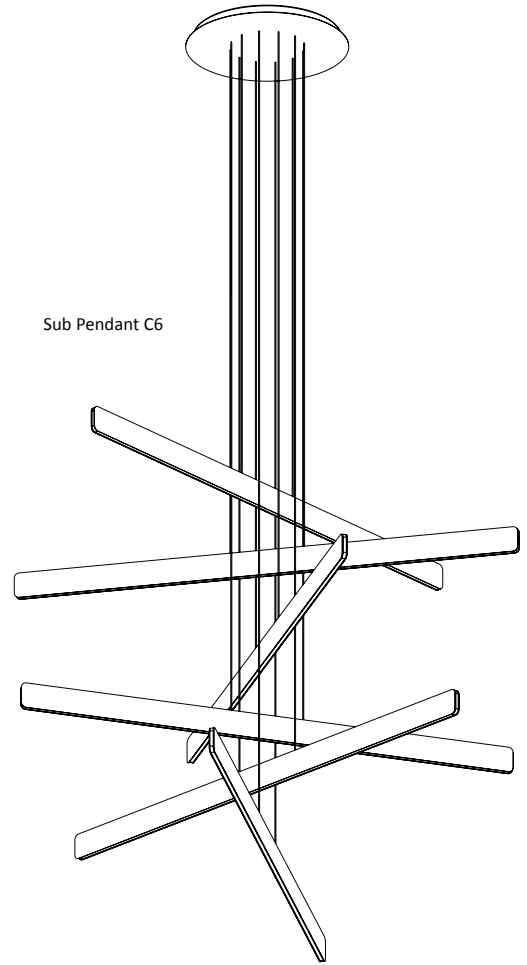

Ceiling

360° of Luminosity

Sub pendant

Designers
Kenneth Ng, Edmund Ng

Red Dot Design Award 2019

The Sub Pendant boasts a minimalist profile and emits a soft, warm glow. A continuous line of LED light wraps around the entire piece, allowing this pendant to function as both a task light for worksurfaces and ambient light for ceilings. The Sub is compatible with many ELV wall dimmers. Available as a single pendant or circular configuration of multiple lights, the Sub complements rather than obstructs the aesthetic of its surroundings.

Lumens: 2000 per pendant
 Energy Consumption: 48 W per pendant
 Rated Lifespan: 50,000 hours
 Color Temperature: Soft Warm (3,000 K)
 Color Rendering Index (CRI) : 90+
 Brightness Adjustability: Compatible with ELV wall dimmers*
 Material: Aluminum, plastic
 Safety Rating: C-UL-US Certified
 Warranty: 5 years
 Voltage: 120 V
 Standard Finishes: Matte black, silver, gold
 Cord/Canopy: 10 ft cords (suspending wires); matte black and gold finishes have black cords and canopies, silver finish has silver cords and canopy.

*Visit koncept.com/dimmers for information on compatible dimmers

Sub Pendant (Single)

Sub Pendant C3

Sub Pendant C6

S1 Canopy

C3/C6 Canopy

LEED Information

Integrative Process