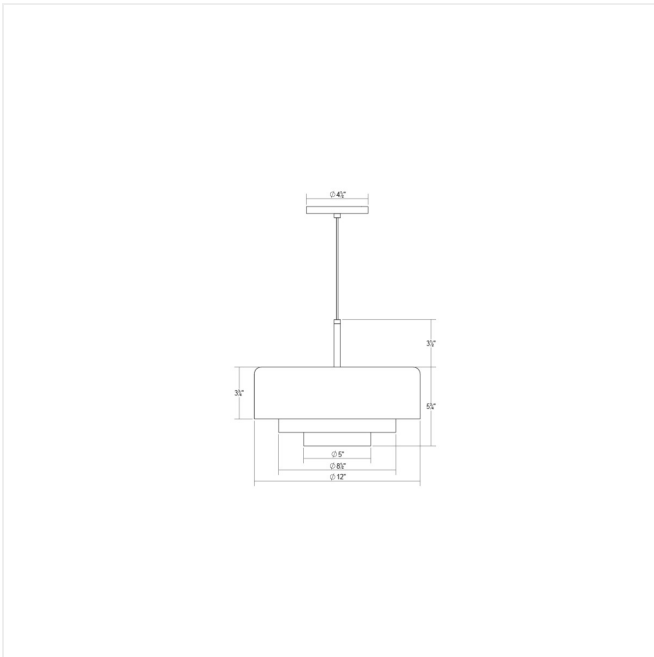

# Modern Tiers 12" Flat LED Pendant Spec Sheet

SKU: 3525.03

Modern Tiers Pendants celebrate pure modern geometry and functional simplicity. Smooth, muted concentric tiered rings—domed or in a flat drum shape—channel light downward, creating an illuminating LED glow within a sculptural form. Scaled for residential, hospitality and commercial settings for an enduring modern presence.

## Dimensions

Height:	9.25"
Diameter:	12"
Canopy/Backplate/Base:	4.5"
Hanging Details:	20' Adjustable Cord
Shape:	Flat
Size:	12"
Canopy/Backplate/Base Height:	0.5"