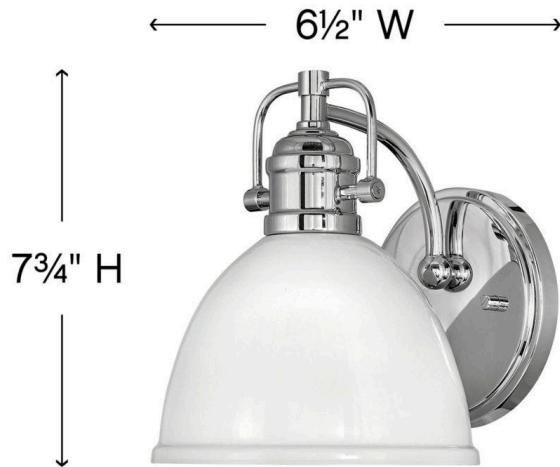

ROWAN

5810CM

SINGLE LIGHT VANITY

Rowan's classic, yet contemporary look never goes out of style. Style details like its stepped Chrome backplate and industrial metal shade in Polished White are suitable for multiple decors. The harped fitter tops each dome with a decorative crowning touch.

DETAILS	
FINISH:	Chrome
MATERIAL:	Steel
SHADE:	Polished White Metal
DIMMABLE:	No

DIMENSIONS	
WIDTH:	6.5"
HEIGHT:	7.8"
WEIGHT:	1.5lb
BACK PLATE:	5" Dia.
EXTENSION:	8"
TOP TO OUTLET:	4.25"

LIGHT SOURCE	
LIGHT SOURCE:	LED Lamp
WATTAGE:	1-10w Med. LED, 100w Equiv.
VOLTAGE:	120v

SHIPPING	
CARTON LENGTH:	9
CARTON WIDTH:	9
CARTON HEIGHT:	10.5
CARTON WEIGHT:	2.5

PRODUCT DETAILS:

- Fixture can be mounted either up or down
- Suitable for use in damp locations as defined by NEC and CEC. Meets United States UL Underwriters Laboratories & CSA Canadian Standards Association Product Safety Standards
- Crisp, minimal design with elegant details make a fresh, modern impact
- Sparkling chrome with reflective finish