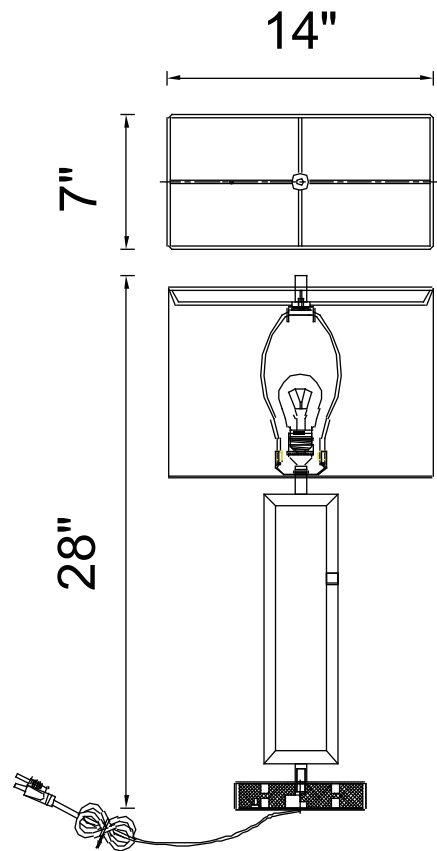

PROJECT: _____

FIXTURE TYPE: _____

LOCATION: _____

CONTACT/PHONE: _____

Item	9915T14-1-606
Collection	TORREN
Finish	Satin Nickel
Glass	-----
Crystal	-----
Input	120V AC,60HZ,AC

Shade	-----
Length/Dia.	14"
Width/Ext.	7"
Height	28"
Maximum	-----
Lumens	-----

Light Source	E26
Bulb Info.	1×60W
Included	-----
Dimmable	Yes
Color	-----
Weight	