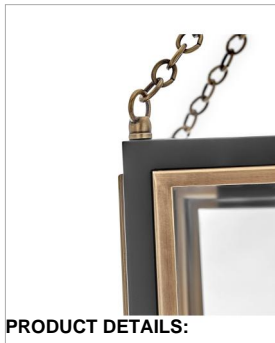

SHAW

32987BK

SMALL PENDANT

Traditional in style, and unique in character, Shaw is distinguished by its dramatic frame and enchanting design elements. Robust clear glass panels, the rich two-tone finish combination, and a captivating fine chain detail unite to deliver dashing heritage charm.

DETAILS	
FINISH:	Black
MATERIAL:	Steel
GLASS:	Clear
SLOPE DEGREE:	90
DIMMABLE:	YES, WITH DIMMABLE LAMP (NOT INCLUDED)

DIMENSIONS	
WIDTH:	10"
HEIGHT:	22.8"
WEIGHT:	11.2lb

LIGHT SOURCE	
LIGHT SOURCE:	Socketed
WATTAGE:	1-14w Med. LED, 100w Equiv.
VOLTAGE:	120v

MOUNTING	
CANOPY:	5.5" Dia.
LEAD WIRE:	1 X 120"
MAX HEIGHT:	54.8

SHIPPING	
CARTON LENGTH:	17.5
CARTON WIDTH:	12.4
CARTON HEIGHT:	15.6
CARTON WEIGHT:	15.7

PRODUCT DETAILS:

- This item may be hung on a sloped ceiling
- This fixture includes multiple down stems in various lengths to customize the installation height of the fixture, including one 6" stem and two 12" stems
- Suitable for use in dry (indoor) locations as defined by NEC and CEC. Meets United States UL Underwriters Laboratories & CSA Canadian Standards Association Product Safety Standards.
- Ideal for vintage filament bulbs (not included)
- Classic, elegant lines and timeless details enhance a traditional space