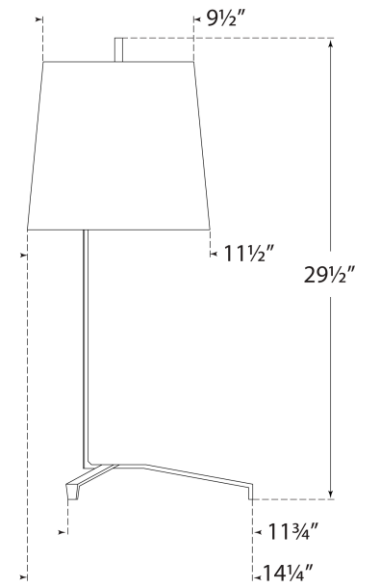

TEAR SHEET

Francesco Large Table Lamp

Item # TOB 3771AI-L

Designer: Thomas O'Brien

Height: 29.5"

Width: 15"

Extension: 14.25"

Base: 11.75" x 13.5" Tri-Leg

Finishes: AI

Shade Treatments: L

Shade Details: 9.5/13" x 11.5/15" x 10.5" Oval

Socket: E26 Dimmer

Wattage: 15 LED A19

Weight: 12 Pounds

Front View

Side View