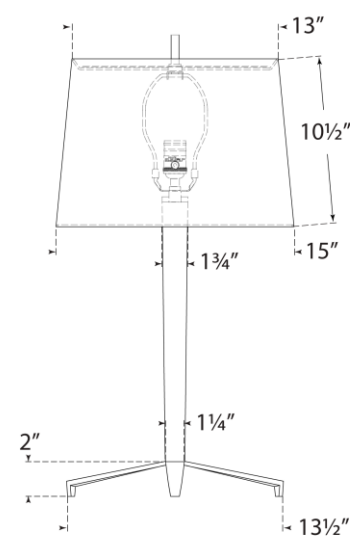

TEAR SHEET

Francesco Large Table Lamp

Item # TOB 3771AI-L

Designer: Thomas O'Brien

Height: 29.5"

Width: 15"

Extension: 14.25"

Base: 11.75" x 13.5" Tri-Leg

Finishes: AI

Shade Treatments: L

Shade Details: 9.5/13" x 11.5/15" x 10.5" Oval

Socket: E26 Dimmer

Wattage: 15 LED A19

Weight: 12 Pounds

Front View

Side View