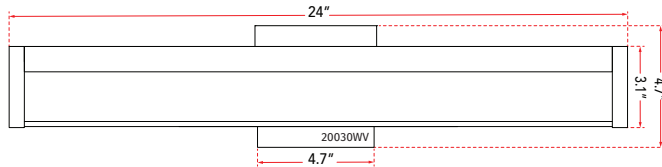

ABRA MODEL **20030WV-CH**

24" MBear Miter Glass and Crystal Vanity with High Output Dimmable LED

FAMILY NAME **Dazzle**

UPC **00858083007238**

Side Elevation

FIXTURE MATERIAL				FIXTURE DIMENSIONS IN INCHES										
Frame Material	Finishes Available	Diffuser Type	Diffuser Finish	Diameter	Height	o.a.h	Width	Length	Ext	Weight	ADA	Location	Rating	Compliance
Metal	CH-Chrome	Glass	Clear		3.1	4.7		24	3.6	7	Compliant	Wall Mount only	Damp Location	cETLus
LAMPING										Compatible Dimmers		Junction Box Type		SUPPLIED
Lamp Type	Lamp qty	Wattage	Max Wattage	Base	Kelvin	CRI	Initial Lumen's	Delivered Lumen's	Voltage	ELV		Standard 4 x 4 Octagon Box		Crystal Beads
LED	1	22w	22w	Solid State Module	3000k	90+	1870	1309 estimated	120v	SPECIAL NOTES				