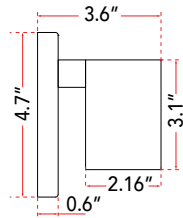

ABRA MODEL **20030WV-CH**

24" MBear Miter Glass and Crystal Vanity with High Output Dimmable LED

FAMILY NAME **Dazzle**

UPC **00858083007238**

Side Elevation

FIXTURE MATERIAL				FIXTURE DIMENSIONS IN INCHES										
Frame Material	Finishes Available	Diffuser Type	Diffuser Finish	Diameter	Height	o.a.h	Width	Length	Ext	Weight	ADA	Location	Rating	Compliance
Metal	CH-Chrome	Glass	Clear		3.1	4.7		24	3.6	7	Compliant	Wall Mount only	Damp Location	cETLus
LAMPING										Compatible Dimmers		Junction Box Type		SUPPLIED
Lamp Type	Lamp qty	Wattage	Max Wattage	Base	Kelvin	CRI	Initial Lumen's	Delivered Lumen's	Voltage	ELV		Standard 4 x 4 Octagon Box		Crystal Beads
LED	1	22w	22w	Solid State Module	3000k	90+	1870	1309 estimated	120v	SPECIAL NOTES				