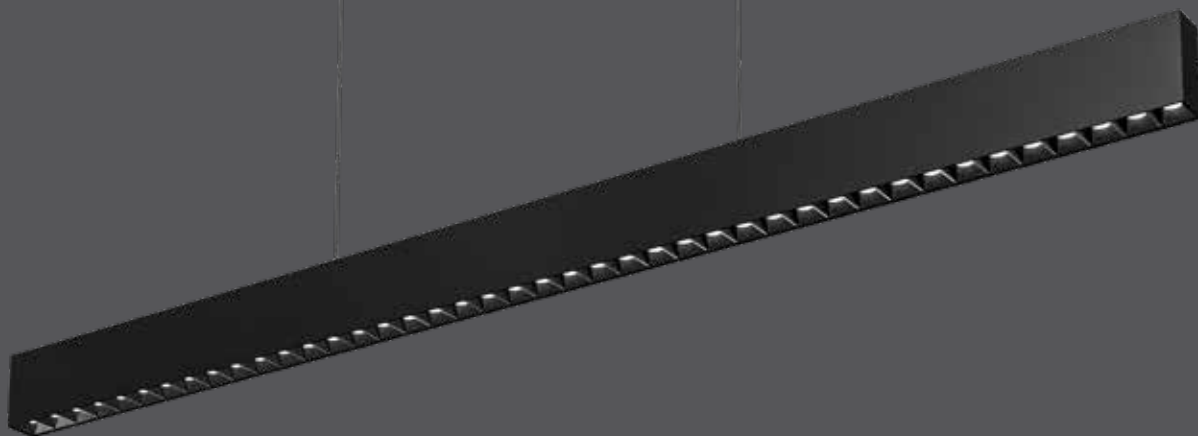

# Pinpoint linear

Providing a contemporary and functional style to any space, the MSL pendant and its glossy piano-black reflector is the ideal choice for dining rooms, conference rooms as well as playrooms.

UPGRADE

| Model             | Size | Watts | Delivered lumens | CRI | Color °T                          | Voltage |
|-------------------|------|-------|------------------|-----|-----------------------------------|---------|
| <b>MSLPD48-CC</b> | 48"  | 40 W  | 2710 lm          | 90  | 2700, 3000, 3500,<br>4000, 5000 K | 120 V   |

### Specifications

Over 50,000 hours of service life  
 Adjustable height up to 6 feet  
 Aluminum housing which serves as a highly efficient heat sink  
 Switch-selectable CCT: 2700 K/3000 K/3500 K/4000 K/5000 K  
 30° beam angle  
 Integrated dimmable driver  
 Suitable for dry locations  
 Canopy mount on 4" octagon junction box  
 Refer to website for dimmer compatibility  
 5-year warranty