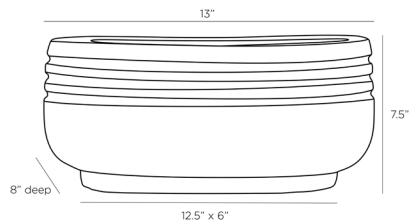

ARTERIOS

MARISOL CENTERPIECE

5679

H: 7.5 IN, W: 16 IN, D: 8 IN

Toasted Ivory

Contract Suitable As Is

Add a touch of warmth and a rustic desert aesthetic with this terracotta pot. This classic silhouette has a delicate upward taper, etched with broad linear carvings reminiscent of past civilizations. Finished in a textural, toasted ivory this pot will blend beautifully with other decor, or as a planter for a small potted plant. Finish will vary.

APPEARANCE

Material	Terracotta
Finish	Toasted Ivory
Finish Will Vary	true
Top Coat/Sealant	false

DIMENSIONS

Foot Print	W: 12.5 IN, D: 6 IN
Opening	W: 13.5, D: 4.5

SHIPPING

Product Weight	13 LBS
Gross Weight 1	33.9 LBS
Shipping Box 1	H: 19.29 IN, L: 11.41 IN, W: 11.02 IN