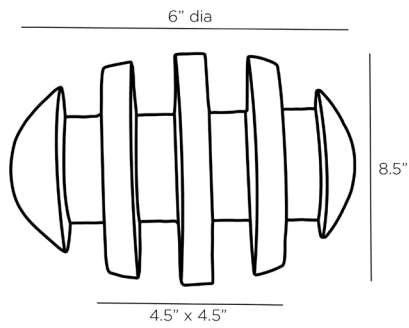

ARTERIO RS

VOLT SCULPTURE

ASI01
H: 8.5 IN, Dia: 6.00 IN
Bronze
Contract Suitable As Is

Cast bronzed aluminum forms the egg-shaped Volt sculpture. The sculpture's notched design plays with positive and negative space and celebrates the beauty in simple geometry. Casting will vary.

APPEARANCE

Material	Aluminum
Material Type	Cast
Finish Will Vary	true
Top Coat/Sealant	false

DIMENSIONS

Foot Print	W: 4.5 IN, D: 4.5 IN
------------	----------------------

SHIPPING

Product Weight	6 LBS
Gross Weight 1	7 LBS
Shipping Box 1	H: 6 IN, L: 6 IN, W: 9.25 IN