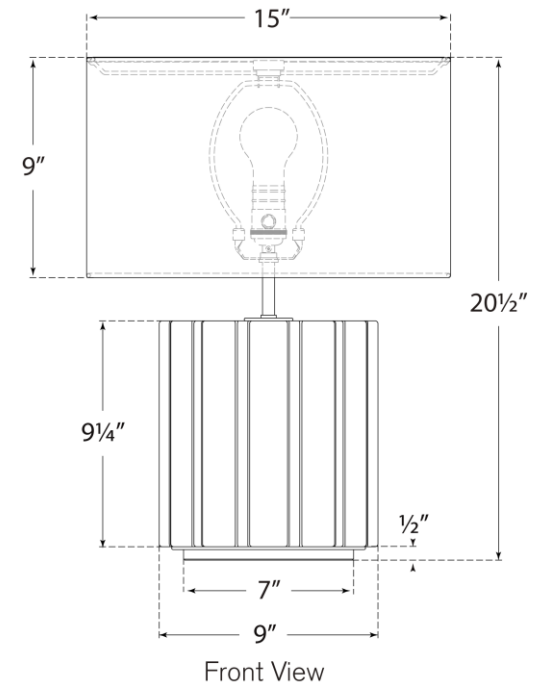

TEAR SHEET

Scioto Medium Table Lamp

Item # KW 3210TCT-L

Designer: Kelly Wearstler

Height: 20.5"

Width: 15"

Base: 7" Round

Finishes: OYS, TCT

Shade Treatments: L

Shade Details: 15" x 15" x 9"

Socket: E26 Dimmer

Wattage: 15 LED A19

Weight: 21 Pounds

Top View

Front View