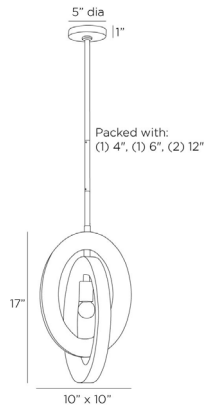

ARTERIO RS

COLLINS PENDANT

DPC15
H: 41 IN, Dia: 10.00 IN
Faux Travertine
Contract Suitable As Is

Intersecting ovals of faux travertine resin give a kinetic feel to our Collins pendant. Encircling a single frosted bulb, and suspended on an English bronze canopy, this earring-inspired fixture can be displayed on its own or in multiples for extra impact. Finish will vary.

APPEARANCE

Material	Resin, Steel
Finish	English Bronze
Finish Will Vary	true
Top Coat/Sealant	true

DIMENSIONS

Pendant	H: 17 IN, Dia: 10.00 IN
Minimum Hanging Height	41 IN
Maximum Hanging Height	71 IN
Canopy	H: 1 IN, Dia: 5.00 IN

WIRING

Rating	Damp
Suggested Bulb Type	G16.5
Cord	10 FT, Clear/Silver, SVT
Socket	1, Type A - E26
Photographed Bulb	2" Frosted Globe Bulb
Maximum Watt	60
Voltage	110-120 V

COMPLIANCY

RoHS	false
------	-------

SHIPPING

Product Weight	13 LBS
Gross Weight 1	16.3 LBS
Shipping Box 1	H: 24 IN, L: 15 IN, W: 14 IN

REPLACEMENT PARTS

Replacement Part 1	PIPE-588
Replacement Part 1 Dim	(1) 4", (1) 6", (1) 12"
Replacement Part 2	CANOPY-714
Replacement Part 2 Dim	1" x 5"