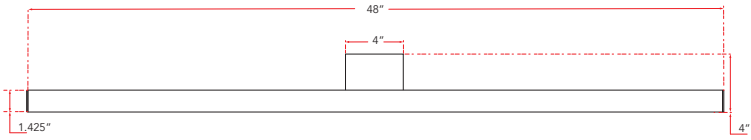

ABRA MODEL 20019WV-BL
FAMILY NAME Sabre

48" Vertical or Horizontal Mount with Floating Backplate Vanity Bar
UPC 00810035191594

FIXTURE MATERIAL				DIMENSIONS IN INCHES							CERTIFICATION			
Frame Material	Finishes Available	Diffuser Type	Diffuser Finish	Diameter	Height	o.a.h	Width	Length	Ext	ADA	Label	Location	Rating	Compliance
Metal	BL-Black, CH-Chrome BA-Brushed Aluminum	Acrylic	White		1.4	1.4	2	48	1.4	Yes	Damp	Ceiling Wall Mount	Damp Location	cETLus

LAMPING									
Lamp Type	Lamp qty	Wattage	Max Wattage	Base	Kelvin	CRI	Initial Lumen's	Delivered Lumen's	Voltage
LED	1	44	44	Module	3000	90+	3740	2618 estimated	120

Dimming	J-BOX TYPE	SUPPLIED
Triac, ELV, CL	4 x 4 Octagonal	Lamps