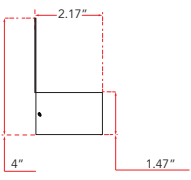

ABRA MODEL 20019WV-BL
FAMILY NAME Sabre

48" Vertical or Horizontal Mount with Floating Backplate Vanity Bar
UPC 00810035191594

FIXTURE MATERIAL				DIMENSIONS IN INCHES							CERTIFICATION			
Frame Material	Finishes Available	Diffuser Type	Diffuser Finish	Diameter	Height	o.a.h	Width	Length	Ext	ADA	Label	Location	Rating	Compliance
Metal	BL-Black, CH-Chrome BA-Brushed Aluminum	Acrylic	White		1.4	1.4	2	48	1.4	Yes	Damp	Ceiling Wall Mount	Damp Location	cETLus