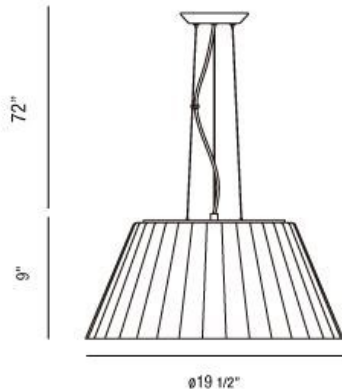

RIBO, 20" ROUND PENDANT

Options Available

ITEM NO.	FINISH	SHADE
23068-018	CHROME	CLEAR
23068-025	CHROME	RED
23068-032	CHROME	BLACK
23068-049	CHROME	WHITE

PRODUCT DETAILS

No.	:	23068-025
Product Color	:	CHROME
Product Material	:	METAL
Shade / Accent Colour	:	RED
Shade / Accent Material	:	RIBBED GLASS
Diameter	:	19.5"
Height	:	9"
Overall Height	:	83"
Weight	:	16.5lbs

TECHNICAL DETAILS

Light Direction	:	Down
Hanging Support Type	:	AIRCRAFT CABLE
Hanging Support Length	:	72"
Canopy / Backplate Height	:	1.5"
Canopy / Backplate Dia.	:	7"
Adjustable Lamp Head	:	No
Approval	:	