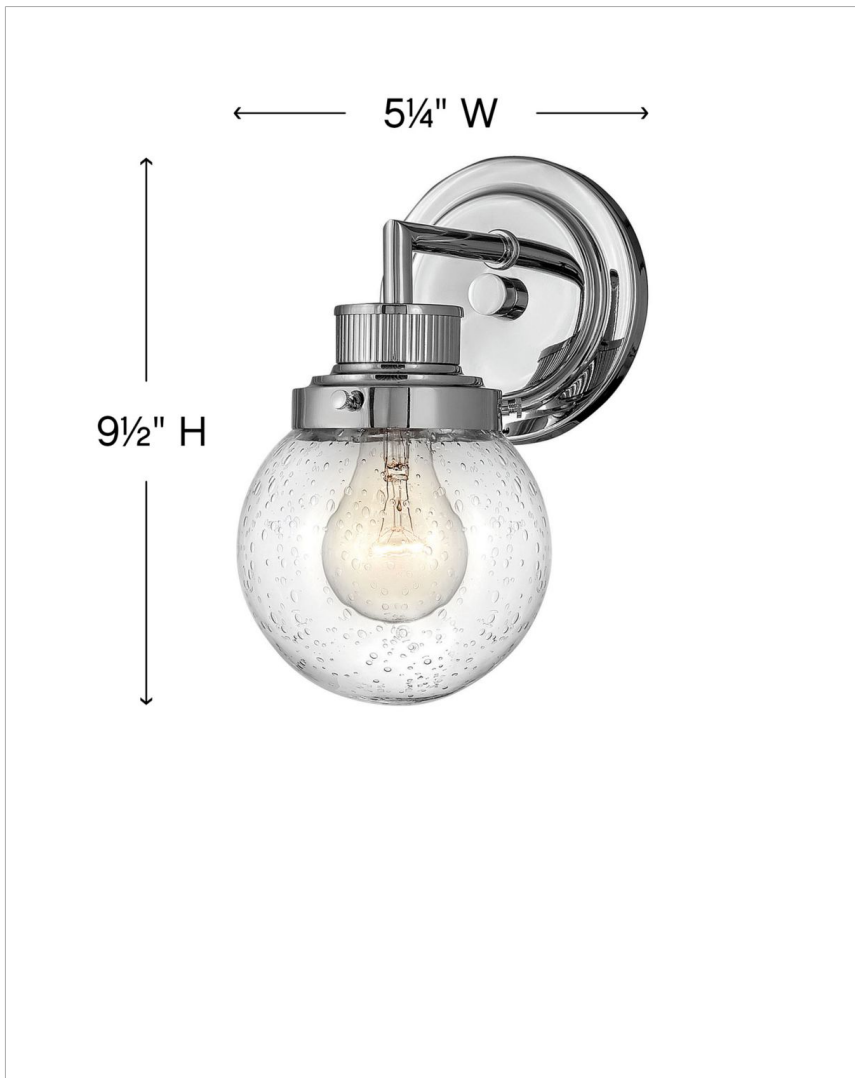

POPPY

5930CM

SINGLE LIGHT VANITY

Poppy features clear glass spheres that bubble out of the refined, ribbed Chrome or Heritage Brass fitters to create a simple, yet sophisticated silhouette. An elegant, stepped backplate and crisp crossbar anchor this airy design. Poppy showcases mid-century style with a spectacular spin.

DETAILS

FINISH:	Chrome
MATERIAL:	Steel
GLASS:	Clear Seedy
DIMMABLE:	YES, WITH DIMMABLE LAMP (NOT INCLUDED)

DIMENSIONS

WIDTH:	5.3"
HEIGHT:	9.5"
WEIGHT:	1.3lb
BACK PLATE:	5" Dia.
EXTENSION:	7"
TOP TO OUTLET:	2.5"

LIGHT SOURCE

LIGHT SOURCE:	Socketed
WATTAGE:	1-8w Med. LED, 100w Equiv.
VOLTAGE:	120v

SHIPPING

CARTON LENGTH:	13
CARTON WIDTH:	9
CARTON HEIGHT:	8.5
CARTON WEIGHT:	2

PRODUCT DETAILS:

- Fixture can be mounted either up or down
- Suitable for use in damp locations as defined by NEC and CEC. Meets United States UL Underwriters Laboratories & CSA Canadian Standards Association Product Safety Standards.
- Distinctive mid-century modern elements merge with sleek and timeless forms for a vintage vibe with modern flair
- Sparkling chrome with reflective finish