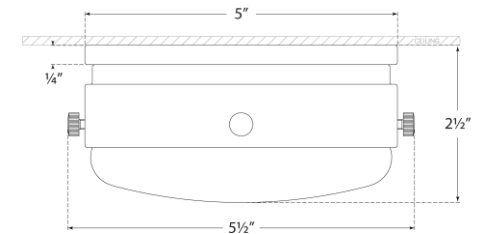

TEAR SHEET

Hicks 5.5" Solitaire Flush Mount

Item # TOB 4062BZ/HAB-WG

Designer: Thomas O'Brien

Height: 2.5"

Width: 5.5"

Finishes: AN, BZ/HAB, HAB, PN

Glass Options: WG

Socket: Dedicated LED

Wattage: 12w (1100lm)

Weight: 1 Pound

Front View