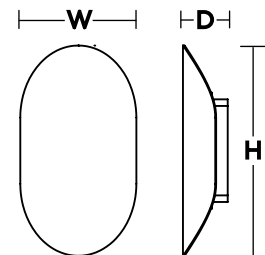

Diffuser

Frosted glass diffuser.

Electrical

Input 120-277 VAC 60 HZ.
Minimum starting temp -4° F / -20°C

Lamping

Fixture includes a LED modules capable of producing:
20W = 900 delivered lumens
24W = 1200 delivered lumens
Adjustable Choice 2700K, 3000K, 3500K, 4000K, 5000K (CCT).
Rated for 50,000 Hrs., 80 CRI.

Specifications and dimensions
subject to change without notice.

Ordering Information:

Black	White	LED	Delivered Lumens	Adjustable CCT	H	W	D
REMWO407LAJMV BK	REMWO407LAJMV WH	20W	900	2700K/2700K/3000K/3500K/4000K	7-1/2"	4-3/4"	2-1/8"
REMWO610LAJMV BK	REMWO610LAJMV WH	24W	1200	2700K/2700K/3000K/3500K/4000K	10"	5-1/2"	2-1/8"