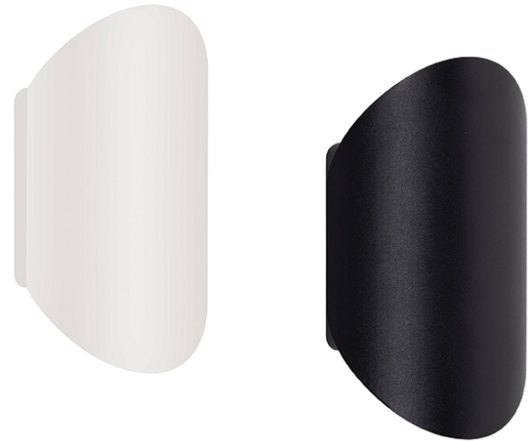

LOCATION		DATE
PREPARED BY		QUANTITY
COMMENTS		FIXTURE TYPE
CATALOG NUMBER		

Remy LED Outdoor Sconce REM Series

Features

This outdoor LED light is ideal for security and general lighting. Provides lighting in residential, commercial, and hospitality applications. Fixture mounts to standard junction box (not included).

Construction

Die-cast aluminum construction. Standard mounting holes and hardware are included. Power supply connections must be made inside a junction box (not included).

Finish

All metal parts are painted Black or White.

Diffuser

Frosted glass diffuser.

Electrical

Input 120-277 VAC 60 HZ.
Minimum starting temp -4° F / -20°C

Lamping

Fixture includes a LED modules capable of producing:
20W = 900 delivered lumens
24W = 1200 delivered lumens
Adjustable Choice 2700K, 3000K, 3500K, 4000K, 5000K (CCT).
Rated for 50,000 Hrs., 80 CRI.

Certification

All fixtures are cETLus listed for wet locations.
Title 24/JA8 Compliant

Warranty

Limited warranty: This fixture is free from defects in materials and workmanship for a period of 5 years from date of purchase.

Specifications and dimensions
subject to change without notice.

Ordering Information:

Black	White	LED	Delivered Lumens	Adjustable CCT	H	W	D
REMWO407LAJMV BK	REMWO407LAJMV WH	20W	900	2700K/2700K/3000K/3500K/4000K	7-1/2"	4-3/4"	2-1/8"
REMWO610LAJMV BK	REMWO610LAJMV WH	24W	1200	2700K/2700K/3000K/3500K/4000K	10"	5-1/2"	2-1/8"