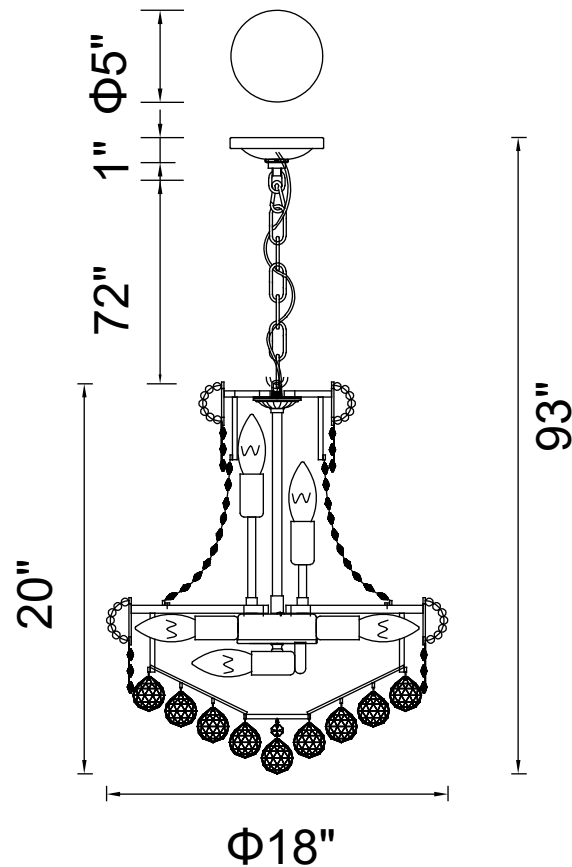

PROJECT: \_\_\_\_\_

FIXTURE TYPE: \_\_\_\_\_

LOCATION: \_\_\_\_\_

CONTACT/PHONE: \_\_\_\_\_

Item	8001P18G
Collection	EMPIRE
Finish	Gold
Glass	-----
Crystal	Clear
Input	120V AC,60HZ,AC

Shade	-----
Length/Dia.	18"
Width/Ext.	-----
Height	20"
Maximum	93"
Lumens	-----

Light Source	E12
Bulb Info.	8×60W
Included	-----
Dimmable	Yes
Color	-----
Weight	