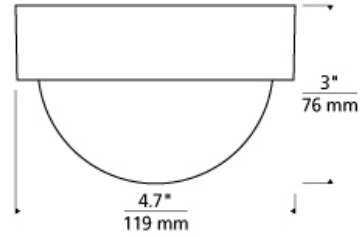

Sphere Flush Mount

DESCRIPTION

A square backplate is in perfect contrast to the spherical glass shade in the wholly modern silhouette of the Sphere ceiling light from Tech Lighting. The proprietary warm color dimming LED module gradually changes color from 3000K to 2200K as it dims to mimic the soft glow of traditional halogen lamping. LED includes 15 watt 600 lumen 90 CRI warm color dimming 3000K-2200K LED module. Dimmable with a standard incandescent dimmer or low-voltage electronic dimmer. May also be mounted as a wall sconce. ADA compliant.

WEIGHT

2.5-3lb / 1.13-1.36kg ±

clear

ORDERING INFORMATION

700FMSPH	COLOR	FINISH	LAMP
	C CLEAR	S SATIN NICKEL	-LEDWD INTEGRATED LED 90 CRI 3000-2200K 120V

TECH LIGHTING®

7400 Linder Avenue T 847.410.4400
 Skokie, Illinois 60077 F 847.410.4500