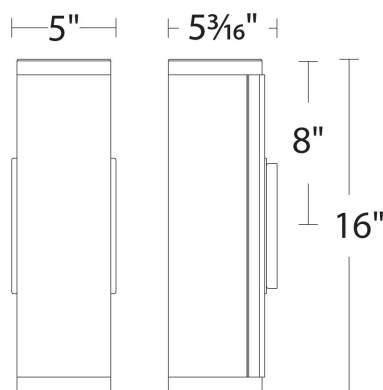

Fixture Type: _____

Catalog Number: _____

Project: _____

Location: _____

Cylo Outdoor Wall Sconce

Model & Size	Color Temp & CRI	Watt	LED Lumens	Delivered Lumens	Finish
WS-W91816 16"	3000K 90	20W	1683	1279	BZ Bronze
	4000K 90	20W	1788	1359	TT Titanium

Example: **WS-W91816-30-BZ**

DESCRIPTION

Crafted in aluminum with contrast end-caps in durable weather-resistant finishes, Cylo provides reliable illumination in a simple form that's perfect for outdoor paths and entryways.

FEATURES

- Weather-resistant finish
- ACLED driverless technology
- 5 year warranty

SPECIFICATIONS

Color Temp:	4000K, 3000K
Input:	120 VAC, 50/60Hz
CRI:	90
Dimming:	ELV: 100 - 10%
Rated Life:	50000 Hours
Mounting:	Can be mounted on wall in all orientations
Standards:	ETL, cETL, IP65, Title 24 JA8-2016 Compliant, Dark Sky Friendly Wet Location Listed
Construction:	Aluminum hardware with natural white acrylic diffuser

FINISHES

LINE DRAWING

WS-W91816