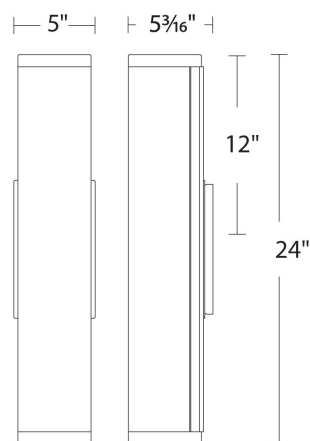

FINISHES

Bronze Titanium

LINE DRAWING

WS-W91824