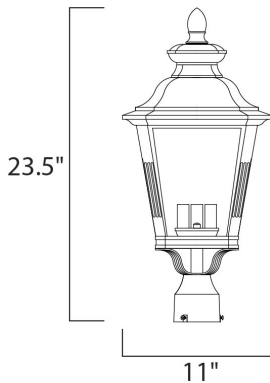

**PRODUCT DESCRIPTION**

Knoxville is an updated take on the traditional lantern style. Finished in Bronze and with the option of Clear or Frosted glass, our Incandescent version is sure to wow.

**MEASUREMENTS**

DIMENSION : 11" L x 11" W x 23.5" H  
 HANGING WEIGHT : 6.01 lb

**LAMPING**

INPUT VOLTAGE : 120V  
 LUMENS : 0 Rated  
 BULB : 3 x 40W Incandescent E12 Candelabra , 120W Total  
 BULB INCLUDED : (Not Included)  
 DIMMABLE : Yes