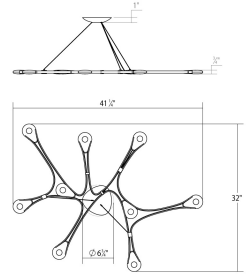

Project:

Abstraction LED Pendant Spec Sheet

SKU: 3274.16 Learn more at:
<https://sonnemanlight.com/abstraction-led-pendant>

Description: Inspired by Organic Abstractionism, a thin profile is formed into sweeping curves that surround the LED light pods as it defines its sculptural path—a luminous biomorphic sculpture of organically flowing asymmetrical shapes.

Type #:

Dimensions

Height:	0.75"
Width:	40"
Length:	32.75"
Canopy/Backplate/Base:	7"
Hanging Details:	6" Adjustable Cord/Cable Standard
Shape:	
Canopy/Backplate/Base Height:	1.25

Electrical Specs

Bulb(s) Included?:	Yes
Bulb 1 Type:	Integral LED
Bulb Quantity:	9
Input Voltage:	120VAC
Wattage:	26
Initial Lumens:	2000
Delivered Lumens:	1500
Color Temperature:	3000K
CRI:	90
Power Supply Type:	Driver
Power Supply Quantity:	1
Power Supply Location:	Outlet Box
Dimming Type:	TRIAC/ELV
Bulb Max Wattage:	26

Installation

Installation:	Licensed electrician required
Sloped Ceiling Compatible?:	Not Compatible
Minimum Hanging Height:	11"
Maximum Hanging Height:	83"

Shipping

Carton 1 L x W x H:	48" X 38" X 6"
Carton 1 Gross Weight:	14 LBS