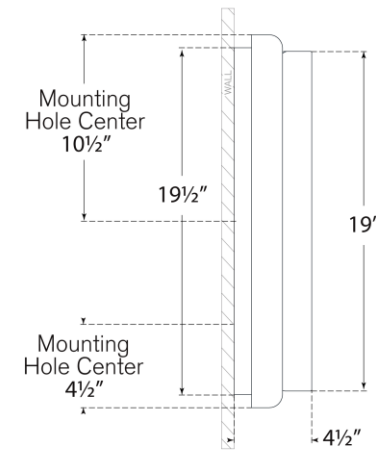

## Penumbra 21" Sconce

Item # WS 2076PN/L

Designer: Windsor Smith

Height: 21"

Width: 6"

Extension: 4.5"

Backplate: 3.25" x 19.5" Rectangle

Finishes: BZ/L, BZ/WHT, HAB/L, HAB/WHT, PN/L, PN/WHT

Socket: Dedicated LED

Wattage: 18w (2100lm)

Weight: 7 Pounds

Note: UL Only | Requires Smaller Outlet Box

Top View

Side View

Front View