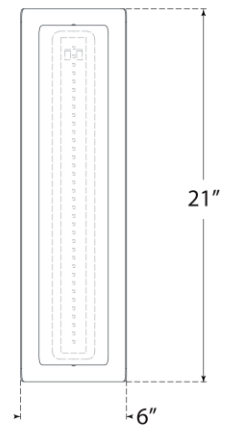

## Penumbra 21" Sconce

Item # WS 2076PN/L

Designer: Windsor Smith

Height: 21"

Width: 6"

Extension: 4.5"

Backplate: 3.25" x 19.5" Rectangle

Finishes: BZ/L, BZ/WHT, HAB/L, HAB/WHT, PN/L, PN/WHT

Socket: Dedicated LED

Wattage: 18w (2100lm)

Weight: 7 Pounds

Note: UL Only | Requires Smaller Outlet Box

Top View

Side View

Front View