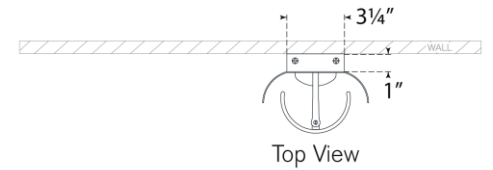

## Penumbra 21" Sconce

Item # WS 2076PN/L

Designer: Windsor Smith

Height: 21"

Width: 6"

Extension: 4.5"

Backplate: 3.25" x 19.5" Rectangle

Finishes: BZ/L, BZ/WHT, HAB/L, HAB/WHT, PN/L, PN/WHT

Socket: Dedicated LED

Wattage: 18w (2100lm)

Weight: 7 Pounds

Note: UL Only | Requires Smaller Outlet Box

Top View

Side View

Front View