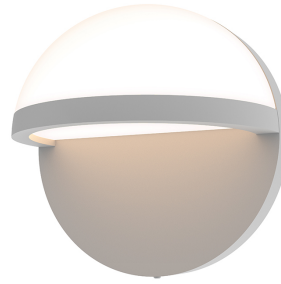

Project:

Mezza Vetrol LED Sconce Spec Sheet

SKU: 7471.74-WL Learn more at:
<https://sonnemanlight.com/mezza-vetro-led-sconce>

Description: A white glass half dome on a circular disc integrates harmonious geometry across volume and plane, radiating light in full circumference. Also available as a [Mezza Cupola LED Sconce](#).

Type #:

Dimensions

Extends:	3"
Minimum Extension:	3
Maximum Extension:	3
Diameter:	5"
Canopy/Backplate/Base:	5"
Size:	5"

Electrical Specs

Bulb(s) Included?:	Yes
Bulb 1 Type:	Integral LED
Bulb Quantity:	1
Input Voltage:	120VAC
Wattage:	8
Initial Lumens:	950
Delivered Lumens:	600
Color Temperature:	3000K
CRI:	90
Power Supply Type:	Driver
Power Supply Quantity:	1
Power Supply Location:	Outlet Box
Dimming Type:	TRIAC/ELV
Bulb Max Wattage:	8

Installation

Installation:	Licensed electrician required
Installation Orientation:	Vertical

Shipping

Carton 1 L x W x H:	9" X 9" X 7"
Carton 1 Gross Weight:	3 LBS
Fixture Weight:	2

Shade

Shade 1 Material:	White Glass
-------------------	-------------

Available Finishes

Available Finishes: Textured Bronze (.72), Textured Gray (.74), Textured White (.98)

General Listings

Features:	ADA Compliant, Wet Rated
Certification:	C-ETL-US
Color/Finish:	Textured Gray (.74)
Dark Sky Friendly:	N