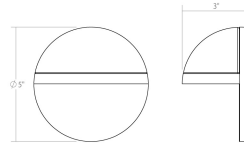

Project:

Mezza Vetrol LED Sconce Spec Sheet

SKU: 7471.74-WL Learn more at:
<https://sonnemanlight.com/mezza-vetro-led-sconce>

Description: A white glass half dome on a circular disc integrates harmonious geometry across volume and plane, radiating light in full circumference. Also available as a [Mezza Cupola LED Sconce](#).

Type #:

Dimensions

Extends:	3"
Minimum Extension:	3
Maximum Extension:	3
Diameter:	5"
Canopy/Backplate/Base:	5"
Size:	5"

Electrical Specs

Bulb(s) Included?:	Yes
Bulb 1 Type:	Integral LED
Bulb Quantity:	1
Input Voltage:	120VAC
Wattage:	8
Initial Lumens:	950
Delivered Lumens:	600
Color Temperature:	3000K
CRI:	90
Power Supply Type:	Driver
Power Supply Quantity:	1
Power Supply Location:	Outlet Box
Dimming Type:	TRIAC/ELV
Bulb Max Wattage:	8

Installation

Installation:	Licensed electrician required
Installation Orientation:	Vertical

Shipping

Carton 1 L x W x H:	9" X 9" X 7"
Carton 1 Gross Weight:	3 LBS
Fixture Weight:	2

Shade

Shade 1 Material:	White Glass
-------------------	-------------