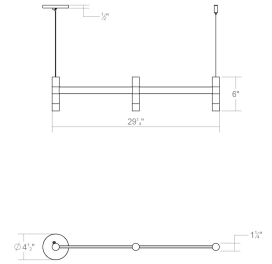

Project:

Systema Staccato Linear Pendant Spec Sheet

SKU: 1783.14 Learn more at:
<https://sonnemanlight.com/systema-staccato-linear-pendant>

Description: Lightly scaled geometric elements form expansive intersecting or linear constructions of modern minimalism in a variety of configurations with a range of available luminaires. Crisp rectilinear bars support minimal tubular elements with luminous trims, extensions, or shaded reflectors for general and directed lighting functionality. The Systema Staccato Linear Pendant includes Drum Trims. [Alternate trims](#) can be ordered separately. [Shades](#) are not included and may be ordered as add-on accessories, which are easy to install.

Type #:

Dimensions

Height:	6
Length:	29.25
Diameter:	48
Size:	3 Light

Electrical Specs

Bulb(s) Included?:	Yes
Bulb 1 Type:	Integral LED
Bulb Quantity:	3
Input Voltage:	120VAC
Wattage:	12
Initial Lumens:	900
Delivered Lumens:	450
Color Temperature:	3000K
CRI:	90
Power Supply Type:	Driver
Power Supply Quantity:	1
Power Supply Location:	Outlet Box
Dimming Type:	TRIAC/ELV

Installation

Installation:	Licensed electrician required
Sloped Ceiling Compatible?:	Not Compatible
Cord Length:	20' Adjustable Cable
Minimum Hanging Height:	7.5
Maximum Hanging Height:	246

Shade

Shade 1 Material:	Frosted Acrylic
-------------------	-----------------