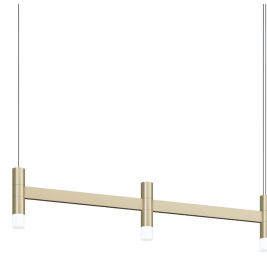

Project:

Systema Staccato Linear Pendant Spec Sheet

SKU: 1783.14 Learn more at:
<https://sonnemanlight.com/systema-staccato-linear-pendant>

Description: Lightly scaled geometric elements form expansive intersecting or linear constructions of modern minimalism in a variety of configurations with a range of available luminaires. Crisp rectilinear bars support minimal tubular elements with luminous trims, extensions, or shaded reflectors for general and directed lighting functionality. The Systema Staccato Linear Pendant includes Drum Trims. [Alternate trims](#) can be ordered separately. [Shades](#) are not included and may be ordered as add-on accessories, which are easy to install.

Type #:

Dimensions

Height:	6
Length:	29.25
Diameter:	48
Size:	3 Light

Electrical Specs

Bulb(s) Included?:	Yes
Bulb 1 Type:	Integral LED
Bulb Quantity:	3
Input Voltage:	120VAC
Wattage:	12
Initial Lumens:	900
Delivered Lumens:	450
Color Temperature:	3000K
CRI:	90
Power Supply Type:	Driver
Power Supply Quantity:	1
Power Supply Location:	Outlet Box
Dimming Type:	TRIAC/ELV

Installation

Installation:	Licensed electrician required
Sloped Ceiling Compatible?:	Not Compatible
Cord Length:	20' Adjustable Cable
Minimum Hanging Height:	7.5
Maximum Hanging Height:	246

Shade

Shade 1 Material:	Frosted Acrylic
-------------------	-----------------

Available Finishes

Available Finishes: Bright Satin Aluminum (.16), Satin Black (.25), Painted Satin Brass (0.14)

General Listings

Certification:	C-ETL-US
Color/Finish:	Painted Satin Brass (0.14)
Dark Sky Friendly:	N