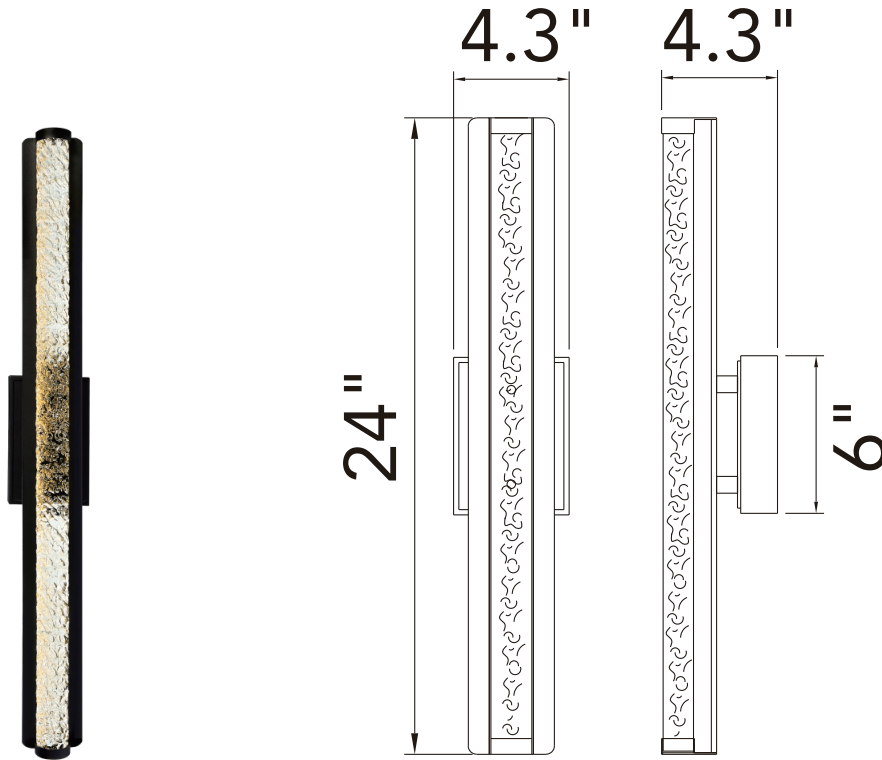

PROJECT: _____
 FIXTURE TYPE: _____
 LOCATION: _____
 CONTACT/PHONE: _____

Item	1702W24-101
Collection	FIJI
Category	Outdoor
Finish	Black
Polyresin	Clear
Crystal	-----
Acrylic	-----

Shade Color	-----
Min Assembled Height	24"
Max Assembled Height	24"
Width	4.3"
Length	-----
Extension Wall Mounts	4.3"
Input	120V AC,60HZ,AC

Lumens	312
Light Source	LED
Bulb Info.	6W
Included	-----
Dimmable	Yes
Colour Temp	3000K
Weight	7.744Lbs

CWI Lighting
 2775 Broadway
 Buffalo, NY 14227
 USA

CWI Lighting
 140 Steelcase Rd. W.
 Markham ON. L3R 3J9
 Canada