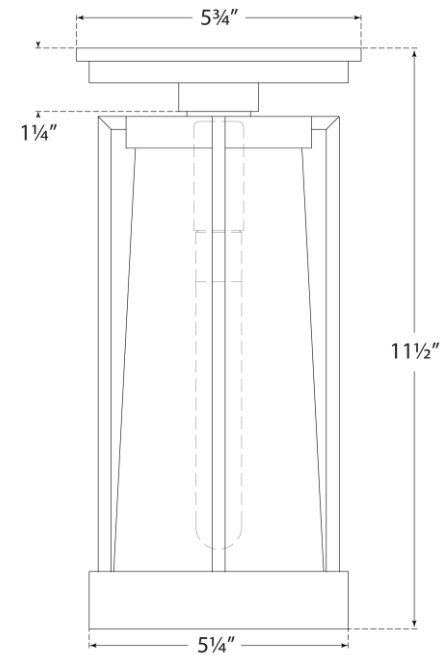

TEAR SHEET

Calix Tall Flush

Item # TOB 4275PN-WG

Designer: Thomas O'Brien

Height: 11.5"

Width: 5.25"

Canopy: 5.75" Round

Finishes: BZ/HAB, HAB, PN

Glass Options: CG, WG

Socket: E12 Candelabra

Wattage: 9 LED T6

Weight: 4 Pounds

Front View