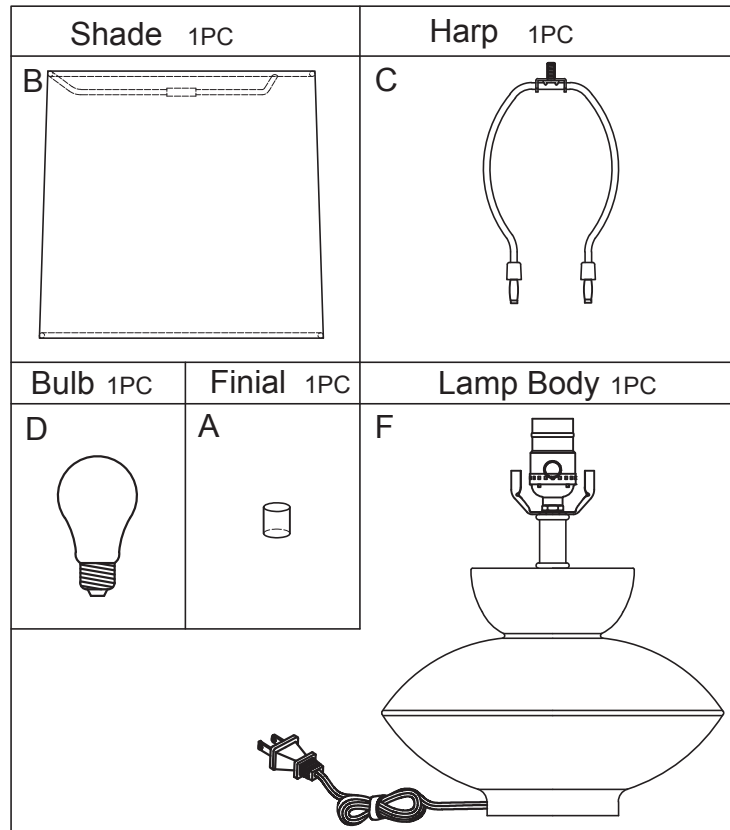

PARTS AND HARDWARE.