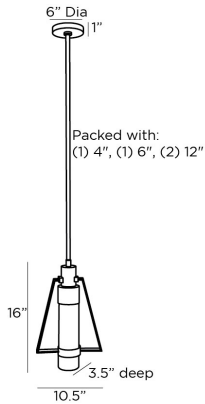

## ROZUKO PENDANT

49518  
H: 21 IN, W: 10.5 IN, D: 3.5 IN  
White Alabaster, Bronze  
Contract Suitable As Is

Our angular Rozuko pendant begins at the center with a cylindrical, white alabaster shade, emitting an elegant glow through the stone and supported by an architectural framework of steel, in English bronze. Finish will vary. Damp-rated, although limited covered outdoor areas may affect finish.

### DIMENSIONS

Pendant	H: 16 IN, W: 10.5 IN, D: 3.5 IN
Minimum Hanging Height	21 IN
Maximum Hanging Height	51 IN
Canopy	H: 1 IN, Dia: 5.00 IN