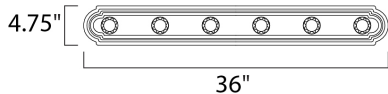

**MEASUREMENTS**

DIMENSION : 36" W x 4.75" H x 5" Ext  
 BACK PLATE : 4" W x 32" H x 2.3" HCO  
 HANGING WEIGHT : 2.88 lb

**LAMPING**

INPUT VOLTAGE : 120V  
 LUMENS : 0 Rated  
 BULB : 6 x 60W Incandescent E26 Medium , 360W Total  
 BULB INCLUDED : (Not Included)  
 DIMMABLE : Yes

**FINISHES OPTION**

-  Country Stone
-  Navaho White
-  Oil Rubbed Bronze
-  Polished Brass / Chrome
-  Polished Chrome
-  Satin Nickel

**MATERIAL**

Steel

**RATINGS**

cETLus  
 Damp Location

**ADDITIONAL**

INSTALL UP/DOWN: Up/Down  
 RATED LIFE 2500 Hours  
 OPERATING TEMPERATURE:  
 -20°C (-4°F), 40°C (104°F)