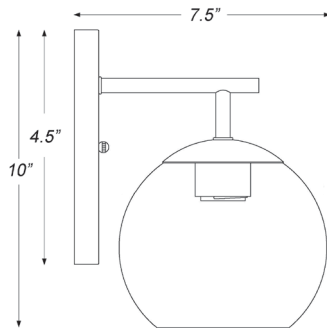

IN40049PN

MACKENZIE 3-LIGHT WALL SCONCE

Side View

Front View

Description:	Mackenzie 3-light wall sconce
Finish:	Polished nickel
Dimensions:	26" W x 10" H x 7.5" ext. Height on Center: 2.25"
Bulbs:	3-60w Med.
Certification:	Damp location / UL

Material:	Steel
Shade:	Glass
Glass:	Water ripple
Back Plate Dimensions:	7.5" x 4.5"
Chain/Wire:	NA
Additional Finishes:	NA
Mounting:	Up or down