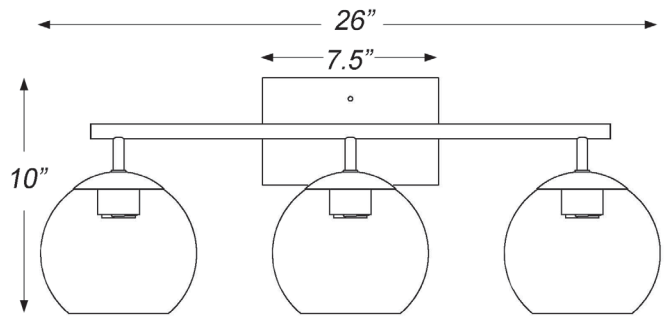

IN40049PN

MACKENZIE 3-LIGHT WALL SCONCE

Side View

Front View

Description:	Mackenzie 3-light wall sconce
Finish:	Polished nickel
Dimensions:	26" W x 10" H x 7.5" ext. Height on Center: 2.25"
Bulbs:	3-60w Med.
Certification:	Damp location / UL

Material:	Steel
Shade:	Glass
Glass:	Water ripple
Back Plate Dimensions:	7.5" x 4.5"
Chain/Wire:	NA
Additional Finishes:	NA
Mounting:	Up or down