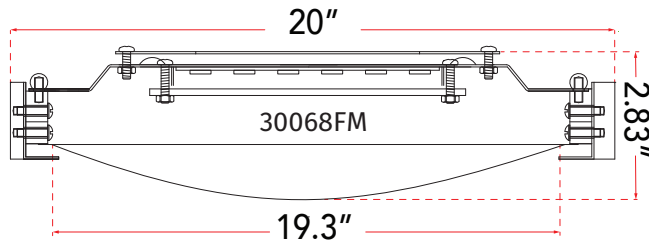

ABRA MODEL **30068FM-BN**

20" Low Profile Frosted Glass Flushmount with High Output Dimmable LED

FAMILY NAME **Halo**

UPC **00810035192546**

FIXTURE MATERIAL				FIXTURE DIMENSIONS IN INCHES										
Frame Material	Finishes Available	Diffuser Type	Diffuser Finish	Diameter	Height	o.a.h	Width	Length	Ext	Weight	ADA	Location	Rating	Compliance
Metal	CH-Chrome BN-Brushed Nickel	Glass	Frosted	20	2.75	2.83						Ceiling Mount only	Damp Location	cETLus T-24
LAMPING										Compatible Dimmers		Junction Box Type		SUPPLIED
Lamp Type	Lamp qty	Wattage	Max Wattage	Base	Kelvin	CRI	Initial Lumen's	Delivered Lumen's	Voltage			Standard 4 x 4 Octagon Box		
LED	1	22w	22w	Solid State Module	3000k	90+	2465	1726 estimated	120v			SPECIAL NOTES		