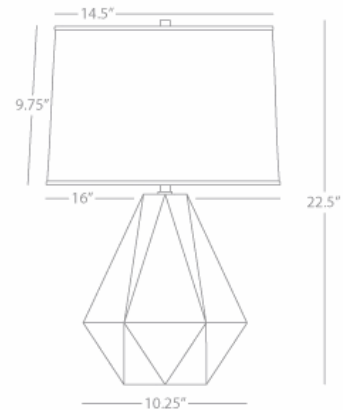

DELTA

SU930

Table Lamp

1-150W Max.

Bulb Type: A

Switch: 3-Way

Sunset Yellow Glazed Ceramic

Polished Nickel Accents

Oyster Linen Shade

See Delta/ Mason Table for Color Options

** Available for Quick SHIP **