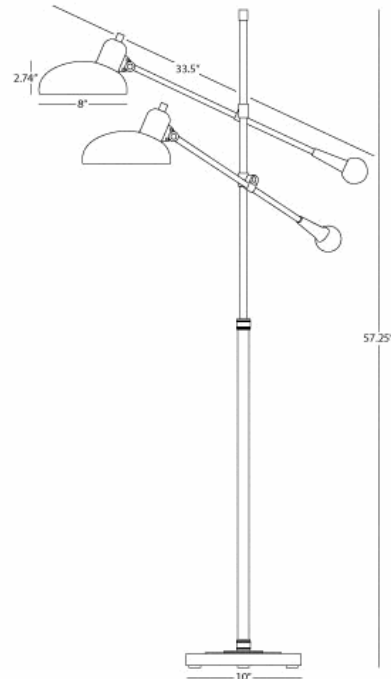

BRUNO

1848

Adjustable Double-Arm Floor Lamp

2-60W Max.

Bulb Type: A19 Silver Crown

Switch: On-Off

Lead Bronze Finish w/

Ebonized Nickel Accents

Metal Shades

FINISH OPTION:

W1848 - White Powder Coat w/

Polished Nickel Accents

** Available for Quick SHIP **