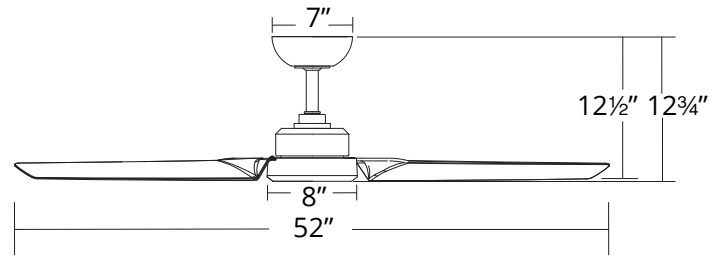

ROBOTO

FR-W1910-52

52" Ceiling Fan

MODERN FORMS SMART FANS

PRODUCT DESCRIPTION

Like all our smart fans, Roboto is Wet Rated to be perfect for indoor and outdoor applications. Two size options are available to complete any deck, pergola, room or living space. The quiet DC motor is 70% more efficient than AC motors, and our free Modern Forms app lets you control fan speed, set schedules, and integrate with smart home devices.

FEATURES

- 6 fan speeds through both Summer and Winter Modes
- Silent DC motor
- Includes BT remote control
- Optional wall control sold separately
- Compatible with Modern Forms app

AIRFLOW/ENERGY EFFICIENCY

Weighted-Average/High Airflow CFM:	4047/6026
Weighted-Average/High Energy Use (W):	13/38
Estimated Yearly Energy Cost ($):	$6.70
Weighted-Average/High Efficiency (CFM/W):	211/159
Max RPM:	164

ORDER NUMBER

Model	Housing	Blade
FR-W1910-52L	BA <i>Brushed Aluminum</i>	TT <i>Titanium</i>
	MB <i>Matte Black</i>	MB <i>Matte Black</i>
	MW <i>Matte White</i>	MW <i>Matte White</i>
	OB <i>Oil Rubbed Bronze</i>	OB <i>Oil Rubbed Bronze</i>

Example: **FR-W1910-52-BA**

For 2700K add "-27" ; for 3500K add "-35" before the finish: **FR-W1910-52-27-BA**

*Results may vary based on application and surroundings.

*This fan comes uni-pack - blade select options are not available

The Modern Forms app synchronizes seamlessly with smart home devices you already own

modernforms.com
Phone (800) 526.2588
Fax (800) 526.2585

Headquarters/Eastern Distribution Center
44 Harbor Park Drive
Port Washington, NY 11050

Central Distribution Center
1600 Distribution Ct
Lithia Springs, GA 30122

Western Distribution Center
1750 Archibald Avenue
Ontario, CA 91760