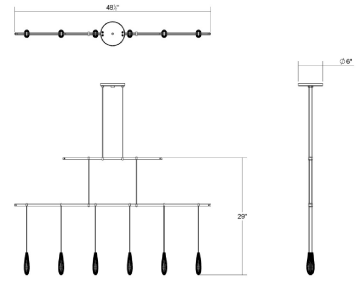

Project:

Suspenders® 48" 2-Tier Linear with Crystal Teardrop Luminaires Spec Sheet

SKU: S1B48K-JR181212-RP08 Learn more at:
<https://sonnemanlight.com/suspenders-48-22-2-tier-linear-with-crystal-teardrop-luminaires>

Description: Our preconfigured 48" 2-Tier Linear is available in Satin Black. This item follows our 2-Tier Linear configuration. It utilizes 6pcs Crystal Teardrop luminaires and 2 power bars.

Type #:

Dimensions

Height:	30"
Width:	48"
Length:	2"
Canopy/Backplate/Base:	6"
Hanging Details:	18" Adj. Rod
Canopy/Backplate/Base Height:	0.63

Electrical Specs

Bulb(s) Included?:	Yes
Bulb 1 Type:	Crystal Teardrop
Bulb Quantity:	6
Input Voltage:	120VAC
Wattage:	3
Initial Lumens:	1050
Color Temperature:	3000K
CRI:	90
Power Supply Type:	Transformer
Power Supply Quantity:	1
Power Supply Location:	Outlet Box
Dimming Type:	ELV
Bulb Max Wattage:	3

Installation

Installation:	Licensed electrician required, multi-step installation
Sloped Ceiling Compatible?:	Not Compatible
Minimum Hanging Height:	31"
Maximum Hanging Height:	49"

Shipping

Carton 1 Gross Weight:	13 LBS
------------------------	--------