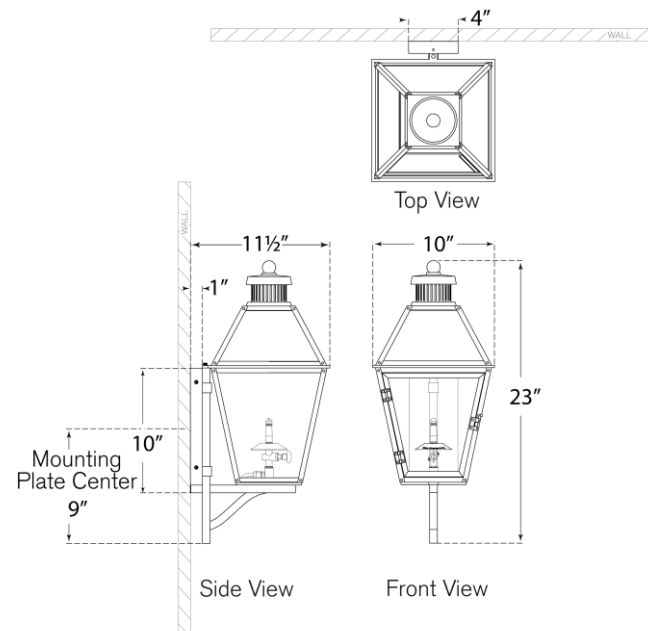

TEAR SHEET

Stratford Small Bracketed Gas Wall Lantern

Item # CHO 2455BLK-CG

Designer: Chapman & Myers

Height: 23"

Width: 10"

Extension: 11.5"

Backplate: 4" x 10" Rectangle

Gas light fixture supplied with 3/16" copper gas line and 3/16" x 1/4" gas line adaptor