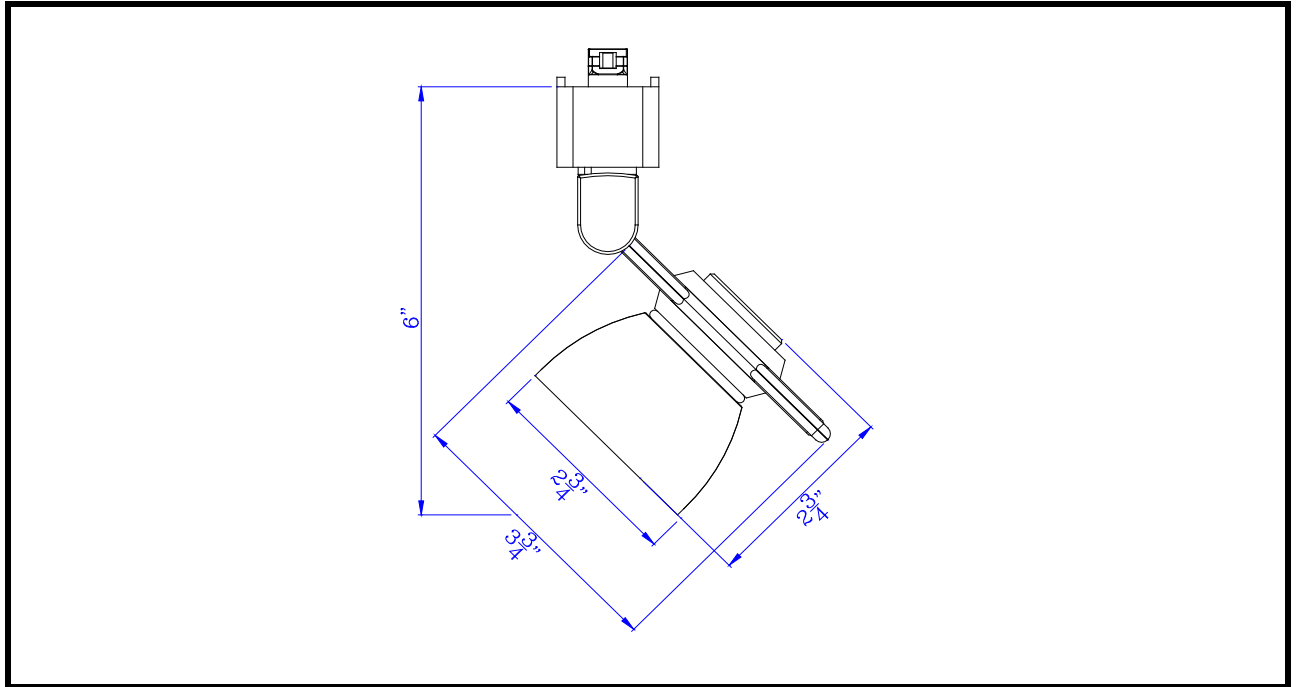

Project: \_\_\_\_\_

Catalog No.: \_\_\_\_\_

Lamp/Wattage: \_\_\_\_\_

**Model No. :** HT-999WH-WHTFRO

**Description:** 12W dimmable integrated LED track fixture, 750 lumen, 90 CRI

**Material:** Metal/Polycarbonate

**Finish :** White

**Rotation :** 355 degree

**Capability :** +90 degree from horizontal

**Voltage :** 120V

**Wattage :** 12W

**Dimming:** Dimmable, DVCL-153P/SCL-153P/AYCL-153P/CTCL-153P/DVCL-253P/  
GT-150/GTJ-250M (ALL ARE LUTRON BRAND)